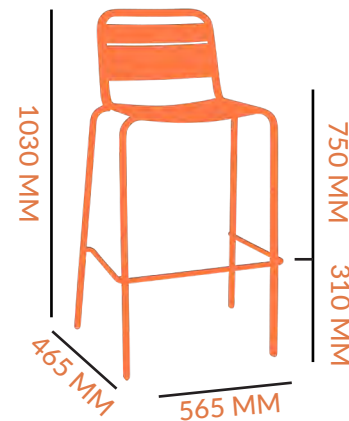

[VIEW SPECS](#)

CHAIR

ARM CHAIR

STOOL

CHAIR

DIMENSIONS

**3 KG**  
**FRAME:** ALUMINIUM  
**COLOUR OPTIONS:**  
 ANTHRACITE  
 WHITE

**STACKABLE:** x 4 HIGH

SPECS

STOOL

DIMENSIONS

**3.8 KG**  
**FRAME:** ALUMINIUM  
**COLOUR OPTIONS:**  
 ANTHRACITE  
 WHITE

**STACKABLE:** x 4 HIGH

SPECS

CHAIR

DIMENSIONS

**4 KG**  
**FRAME:** STEEL  
**COLOUR OPTIONS:**  
 ANTHRACITE  
 GREY  
 WHITE

**STACKABLE:** x 4 HIGH

SPECS

STOOL

DIMENSIONS

**5.6 KG**  
**FRAME:** STEEL  
**COLOUR OPTIONS:**  
 ANTHRACITE  
 WHITE

**STACKABLE:** x 4 HIGH