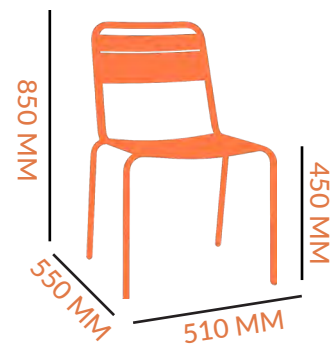

[VIEW SPECS](#)

CHAIR

ARM CHAIR

STOOL

CHAIR

DIMENSIONS

**3 KG**  
**FRAME:** ALUMINIUM  
**COLOUR OPTIONS:**  
 ANTHRACITE  
 WHITE

**STACKABLE:** x 4 HIGH

SPECS

STOOL

DIMENSIONS

**3.8 KG**  
**FRAME:** ALUMINIUM  
**COLOUR OPTIONS:**  
 ANTHRACITE  
 WHITE

**STACKABLE:** x 4 HIGH

SPECS

CHAIR

DIMENSIONS

**4 KG**  
**FRAME:** STEEL  
**COLOUR OPTIONS:**  
 ANTHRACITE  
 GREY  
 WHITE

**STACKABLE:** x 4 HIGH

SPECS

STOOL

DIMENSIONS

**5.6 KG**  
**FRAME:** STEEL  
**COLOUR OPTIONS:**  
 ANTHRACITE  
 WHITE

**STACKABLE:** x 4 HIGH