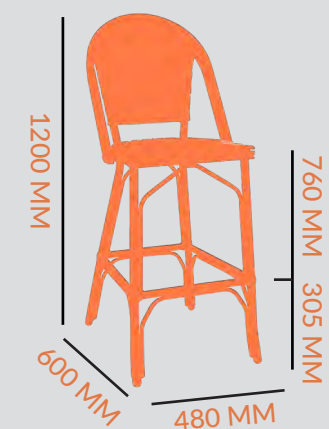

650 STOOL

DIMENSIONS

4.8 KG

FRAME: FIBREGLASS POLYPROPYLENE  
COLOUR OPTIONS:  
ANTHRACITE  
TAUPE  
WHITE

STACKABLE: x 4 HIGH

SPECS

750 STOOL

DIMENSIONS

5.1 KG

FRAME: FIBREGLASS POLYPROPYLENE  
COLOUR OPTIONS:  
ANTHRACITE  
TAUPE  
WHITE  
TEAL  
ROSA  
LIGHT GREY

STACKABLE: x 4 HIGH

SPECS

CHAIR

DIMENSIONS

 **3.5 KG**  
**FRAME:** ALUMINIUM/  
 SYNTHETIC WICKER  
**COLOUR OPTIONS:**  
 BLACK/ WHITE  
 GREY/ WHITE

**ALUMINIUM GAUGE:** 1.5 MM

**TUBE:**  28 MM

**STACKABLE:**  x 6 HIGH

SPECS

ARM CHAIR

DIMENSIONS

 **3.8 KG**  
**FRAME:** ALUMINIUM/  
 SYNTHETIC WICKER  
**COLOUR OPTIONS:**  
 BLACK/ WHITE  
 GREY/ WHITE

**ALUMINIUM GAUGE:** 1.5 MM

**TUBE:**  28 MM

**STACKABLE:**  x 4 HIGH

SPECS

STOOL

DIMENSIONS

 **5 KG**  
**FRAME:** ALUMINIUM/  
 SYNTHETIC WICKER  
**COLOUR OPTIONS:**  
 BLACK/ WHITE  
 GREY/ WHITE

**ALUMINIUM GAUGE:** 1.5 MM

**TUBE:**  28 MM