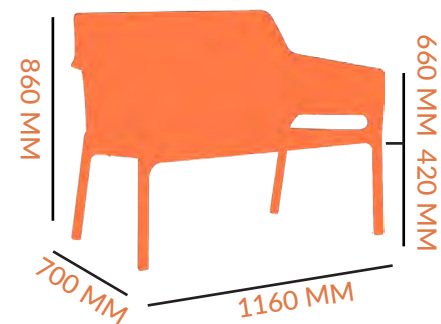

DIMENSIONS

8.9 KG

FRAME: FIBREGLASS
POLYPROPYLENE
COLOUR OPTIONS:
ANTHRACITE
TAUPE
WHITE