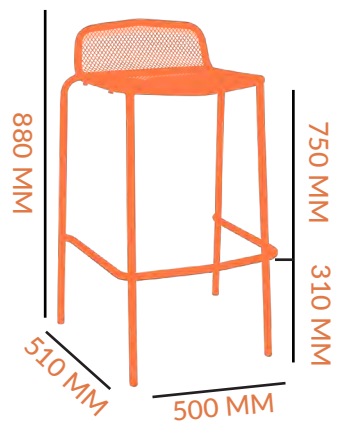

SPECS

STOOL

DIMENSIONS

**3.8 KG**  
**FRAME:** ALUMINIUM  
**COLOUR OPTIONS:**  
 ANTHRACITE  
 WHITE

**STACKABLE:** x 4 HIGH

SPECS

CHAIR

DIMENSIONS

**4 KG**  
**FRAME:** STEEL  
**COLOUR OPTIONS:**  
 ANTHRACITE  
 GREY  
 WHITE

**STACKABLE:** x 4 HIGH

SPECS

STOOL

DIMENSIONS

**5.6 KG**  
**FRAME:** STEEL  
**COLOUR OPTIONS:**  
 ANTHRACITE  
 WHITE

**STACKABLE:** x 4 HIGH

SPECS

CHAIR

DIMENSIONS

**4.7 KG**  
**FRAME:** STEEL  
**COLOUR OPTIONS:**  
 ANTHRACITE  
 WHITE

**STACKABLE:** x 4 HIGH

SPECS

STOOL

DIMENSIONS

**5 KG**  
**FRAME:** STEEL  
**COLOUR OPTIONS:**  
 ANTHRACITE  
 WHITE

**STACKABLE:** x 4 HIGH

SPECS

ARM CHAIR

DIMENSIONS

7.9 KG

FRAME: FIBREGLASS POLYPROPYLENE

COLOUR OPTIONS: