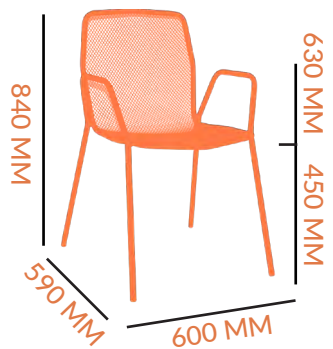

[VIEW SPECS](#)

CHAIR

ARM CHAIR

STOOL

CHAIR

DIMENSIONS

**3 KG**  
**FRAME:** ALUMINIUM  
**COLOUR OPTIONS:**  
 ANTHRACITE  
 WHITE

**STACKABLE:** x 4 HIGH

SPECS

STOOL

DIMENSIONS

**3.8 KG**  
**FRAME:** ALUMINIUM  
**COLOUR OPTIONS:**  
 ANTHRACITE  
 WHITE

**STACKABLE:** x 4 HIGH

SPECS

CHAIR

DIMENSIONS

**4 KG**  
**FRAME:** STEEL  
**COLOUR OPTIONS:**  
 ANTHRACITE  
 GREY  
 WHITE

**STACKABLE:** x 4 HIGH

SPECS

STOOL

DIMENSIONS

**5.6 KG**  
**FRAME:** STEEL  
**COLOUR OPTIONS:**  
 ANTHRACITE  
 WHITE

**STACKABLE:** x 4 HIGH

SPECS

CHAIR

DIMENSIONS

**4.7 KG**  
**FRAME:** STEEL  
**COLOUR OPTIONS:**  
 ANTHRACITE  
 WHITE

**STACKABLE:** x 4 HIGH

SPECS

STOOL

DIMENSIONS