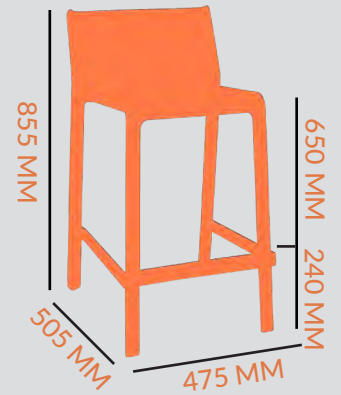

## DIMENSIONS

8.9 KG

**FRAME:** FIBREGLASS  
POLYPROPYLENE  
**COLOUR OPTIONS:**  
ANTHRACITE  
TAUPE  
WHITE

## SEAT PAD

0.8 KG

**MATERIAL:** OUTDOOR FOAM  
**COLOUR OPTIONS:**  
LIGHT GREY  
UN-UPHOLSTERED

\*IN-HOUSE UPHOLSTERY AVAILABLE

CHAIR

DIMENSIONS

4.2 KG

FRAME: FIBREGLASS POLYPROPYLENE  
COLOUR OPTIONS:  
ANTHRACITE  
TAUPE  
WHITE  
TEAL  
ROSA  
LIGHT GREY

STACKABLE: x 8 HIGH

SPECS

ARM CHAIR

DIMENSIONS

4.7 KG

FRAME: FIBREGLASS POLYPROPYLENE  
COLOUR OPTIONS:  
ANTHRACITE  
TAUPE  
WHITE  
TEAL

STACKABLE: x 8 HIGH

SPECS

650 STOOL

DIMENSIONS

4.8 KG

FRAME: FIBREGLASS POLYPROPYLENE  
COLOUR OPTIONS:  
ANTHRACITE  
TAUPE  
WHITE

STACKABLE: x 4 HIGH

SPECS

750 STOOL

DIMENSIONS