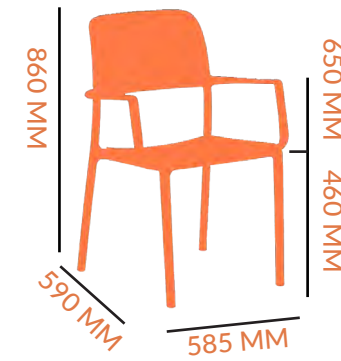

SPECS

ARM CHAIR

DIMENSIONS

4.4 KG

FRAME: FIBREGLASS POLYPROPYLENE

COLOUR OPTIONS:

ANTHRACITE
TAUPE
WHITE
BLUE
AGAVE

STACKABLE:

x 8 HIGH

SPECS

650 STOOL