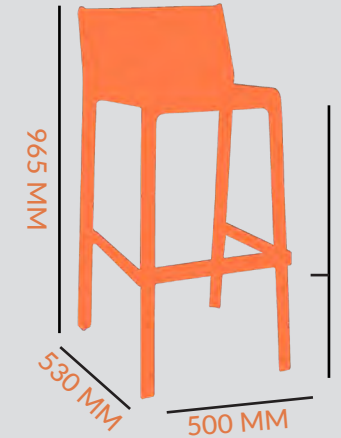

650 STOOL

DIMENSIONS

4.8 KG

FRAME: FIBREGLASS POLYPROPYLENE  
COLOUR OPTIONS:  
ANTHRACITE  
TAUPE  
WHITE

STACKABLE: x 4 HIGH

SPECS

750 STOOL

DIMENSIONS

5.1 KG

FRAME: FIBREGLASS POLYPROPYLENE  
COLOUR OPTIONS:  
ANTHRACITE  
TAUPE  
WHITE  
TEAL  
ROSA  
LIGHT GREY

STACKABLE: x 4 HIGH

SPECS

CHAIR

DIMENSIONS

 **3.5 KG**  
**FRAME:** ALUMINIUM/  
 SYNTHETIC WICKER  
**COLOUR OPTIONS:**  
 BLACK/ WHITE  
 GREY/ WHITE