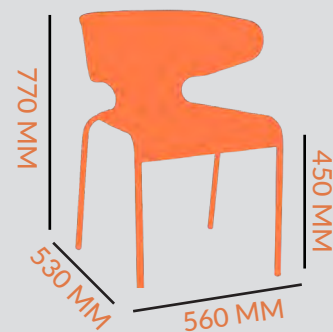

[VIEW SPECS](#)

CHAIR

ARM CHAIR

STOOL

CHAIR

DIMENSIONS

**3 KG**  
**FRAME:** ALUMINIUM  
**COLOUR OPTIONS:**  
 ANTHRACITE  
 WHITE

**STACKABLE:** x 4 HIGH

SPECS

STOOL

DIMENSIONS

**3.8 KG**  
**FRAME:** ALUMINIUM  
**COLOUR OPTIONS:**  
 ANTHRACITE  
 WHITE

**STACKABLE:** x 4 HIGH

SPECS

CHAIR

DIMENSIONS

**4 KG**  
**FRAME:** STEEL  
**COLOUR OPTIONS:**  
 ANTHRACITE  
 GREY  
 WHITE

**STACKABLE:** x 4 HIGH

SPECS

STOOL

DIMENSIONS

**5.6 KG**  
**FRAME:** STEEL  
**COLOUR OPTIONS:**  
 ANTHRACITE  
 WHITE

**STACKABLE:** x 4 HIGH

SPECS

CHAIR

DIMENSIONS

**4.7 KG**  
**FRAME:** STEEL  
**COLOUR OPTIONS:**  
 ANTHRACITE  
 WHITE

**STACKABLE:** x 4 HIGH

SPECS

STOOL

DIMENSIONS