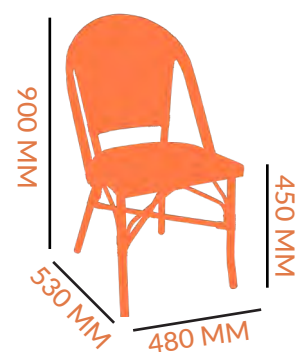

650 STOOL

DIMENSIONS

4.8 KG

FRAME: FIBREGLASS POLYPROPYLENE  
COLOUR OPTIONS:  
ANTHRACITE  
TAUPE  
WHITE

STACKABLE: x 4 HIGH

SPECS

750 STOOL

DIMENSIONS

5.1 KG

FRAME: FIBREGLASS POLYPROPYLENE  
COLOUR OPTIONS:  
ANTHRACITE  
TAUPE  
WHITE  
TEAL  
ROSA  
LIGHT GREY

STACKABLE: x 4 HIGH

SPECS

CHAIR

DIMENSIONS

 **3.5 KG**  
**FRAME:** ALUMINIUM/  
 SYNTHETIC WICKER  
**COLOUR OPTIONS:**  
 BLACK/ WHITE  
 GREY/ WHITE

**ALUMINIUM GAUGE:** 1.5 MM

**TUBE:**  28 MM

**STACKABLE:**  x 6 HIGH

SPECS

ARM CHAIR

DIMENSIONS

 **3.8 KG**  
**FRAME:** ALUMINIUM/  
 SYNTHETIC WICKER  
**COLOUR OPTIONS:**  
 BLACK/ WHITE  
 GREY/ WHITE

**ALUMINIUM GAUGE:** 1.5 MM

**TUBE:**  28 MM

**STACKABLE:**  x 4 HIGH

SPECS

STOOL

DIMENSIONS

 **5 KG**  
**FRAME:** ALUMINIUM/  
 SYNTHETIC WICKER  
**COLOUR OPTIONS:**  
 BLACK/ WHITE  
 GREY/ WHITE

**ALUMINIUM GAUGE:** 1.5 MM

**TUBE:**  28 MM