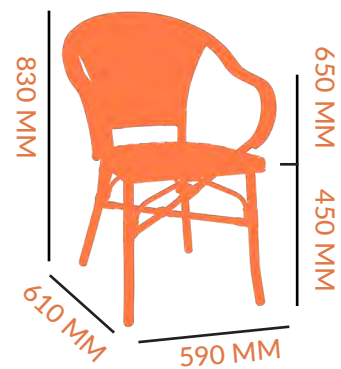

650 STOOL

DIMENSIONS

4.8 KG

FRAME: FIBREGLASS POLYPROPYLENE  
COLOUR OPTIONS:  
ANTHRACITE  
TAUPE  
WHITE

STACKABLE: x 4 HIGH

SPECS

750 STOOL

DIMENSIONS

5.1 KG

FRAME: FIBREGLASS POLYPROPYLENE  
COLOUR OPTIONS:  
ANTHRACITE  
TAUPE  
WHITE  
TEAL  
ROSA  
LIGHT GREY

STACKABLE: x 4 HIGH

SPECS

CHAIR

DIMENSIONS

 **3.5 KG**  
**FRAME:** ALUMINIUM/  
 SYNTHETIC WICKER  
**COLOUR OPTIONS:**  
 BLACK/ WHITE  
 GREY/ WHITE

**ALUMINIUM GAUGE:** 1.5 MM

**TUBE:**  28 MM

**STACKABLE:**  x 6 HIGH

SPECS

ARM CHAIR

DIMENSIONS

 **3.8 KG**  
**FRAME:** ALUMINIUM/  
 SYNTHETIC WICKER  
**COLOUR OPTIONS:**  
 BLACK/ WHITE  
 GREY/ WHITE

**ALUMINIUM GAUGE:** 1.5 MM

**TUBE:**  28 MM

**STACKABLE:**  x 4 HIGH

SPECS

STOOL

DIMENSIONS

 **5 KG**  
**FRAME:** ALUMINIUM/  
 SYNTHETIC WICKER  
**COLOUR OPTIONS:**  
 BLACK/ WHITE  
 GREY/ WHITE

**ALUMINIUM GAUGE:** 1.5 MM

**TUBE:**  28 MM