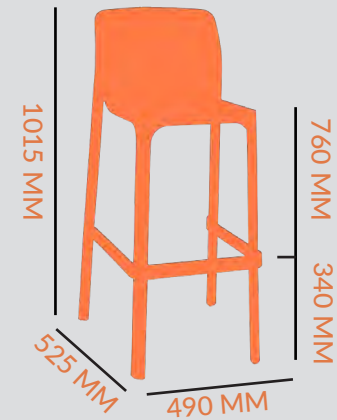

SPECS

750 STOOL

DIMENSIONS

4.4 KG

FRAME: FIBREGLASS
POLYPROPYLENE
COLOUR OPTIONS:
ANTHRACITE
TAUPE
WHITE
MINT GREEN

STACKABLE: x 4 HIGH

SPECS

BENCH