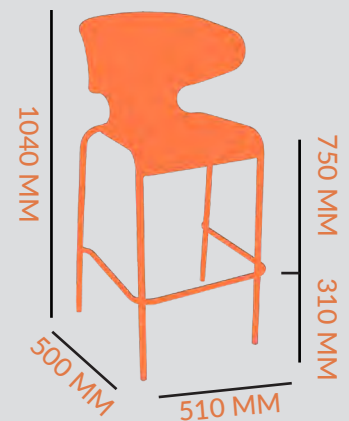

[VIEW SPECS](#)

CHAIR

ARM CHAIR

STOOL

CHAIR

DIMENSIONS

**3 KG**  
**FRAME:** ALUMINIUM  
**COLOUR OPTIONS:**  
 ANTHRACITE  
 WHITE

**STACKABLE:** x 4 HIGH

SPECS

STOOL

DIMENSIONS

**3.8 KG**  
**FRAME:** ALUMINIUM  
**COLOUR OPTIONS:**  
 ANTHRACITE  
 WHITE

**STACKABLE:** x 4 HIGH

SPECS

CHAIR

DIMENSIONS

**4 KG**  
**FRAME:** STEEL  
**COLOUR OPTIONS:**  
 ANTHRACITE  
 GREY  
 WHITE

**STACKABLE:** x 4 HIGH

SPECS

STOOL

DIMENSIONS

**5.6 KG**  
**FRAME:** STEEL  
**COLOUR OPTIONS:**  
 ANTHRACITE  
 WHITE

**STACKABLE:** x 4 HIGH