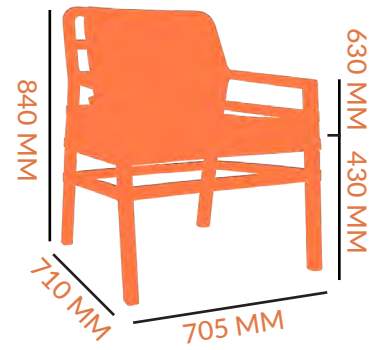

SPECS

STOOL

DIMENSIONS

**3.8 KG**  
**FRAME:** ALUMINIUM  
**COLOUR OPTIONS:**  
 ANTHRACITE  
 WHITE

**STACKABLE:** x 4 HIGH

SPECS

CHAIR

DIMENSIONS

**4 KG**  
**FRAME:** STEEL  
**COLOUR OPTIONS:**  
 ANTHRACITE  
 GREY  
 WHITE

**STACKABLE:** x 4 HIGH

SPECS

STOOL

DIMENSIONS

**5.6 KG**  
**FRAME:** STEEL  
**COLOUR OPTIONS:**  
 ANTHRACITE  
 WHITE

**STACKABLE:** x 4 HIGH

SPECS

CHAIR

DIMENSIONS

**4.7 KG**  
**FRAME:** STEEL  
**COLOUR OPTIONS:**  
 ANTHRACITE  
 WHITE

**STACKABLE:** x 4 HIGH

SPECS

STOOL

DIMENSIONS

**5 KG**  
**FRAME:** STEEL  
**COLOUR OPTIONS:**  
 ANTHRACITE  
 WHITE

**STACKABLE:** x 4 HIGH

SPECS

ARM CHAIR

DIMENSIONS

7.9 KG

FRAME: FIBREGLASS POLYPROPYLENE

COLOUR OPTIONS: