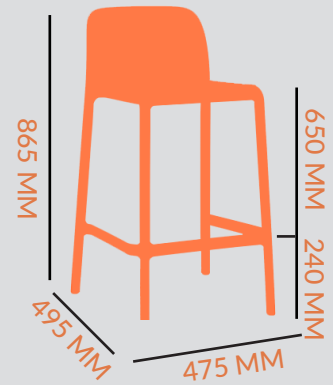

**4 KG**  
**FRAME:** STEEL  
**COLOUR OPTIONS:**  
 ANTHRACITE  
 GREY  
 WHITE

**STACKABLE:** x 4 HIGH

SPECS

STOOL

DIMENSIONS

**5.6 KG**  
**FRAME:** STEEL  
**COLOUR OPTIONS:**  
 ANTHRACITE  
 WHITE

**STACKABLE:** x 4 HIGH

## DIMENSIONS

3.7 KG

FRAME: FIBREGLASS POLYPROPYLENE

COLOUR OPTIONS:

ANTHRACITE  
TAUPE  
WHITE  
BLUE  
AGAVE

STACKABLE:

x 8 HIGH

## DIMENSIONS

4.4 KG

FRAME: FIBREGLASS POLYPROPYLENE

COLOUR OPTIONS:

ANTHRACITE  
TAUPE  
WHITE  
BLUE  
AGAVE

STACKABLE:

x 8 HIGH

## DIMENSIONS

3.9 KG

FRAME: FIBREGLASS POLYPROPYLENE

COLOUR OPTIONS:

ANTHRACITE  
TAUPE  
WHITE

STACKABLE:

x 4 HIGH