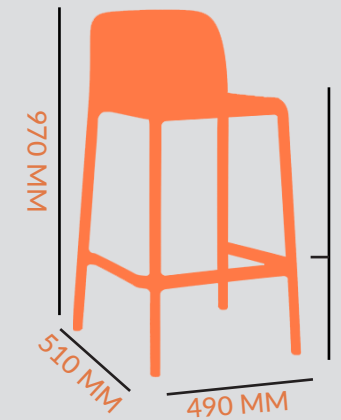

SPECS

750 STOOL

DIMENSIONS

4.3 KG

FRAME: FIBREGLASS POLYPROPYLENE

COLOUR OPTIONS:

ANTHRACITE
TAUPE
WHITE
BLUE
AGAVE

STACKABLE:

x 4 HIGH

SPECS