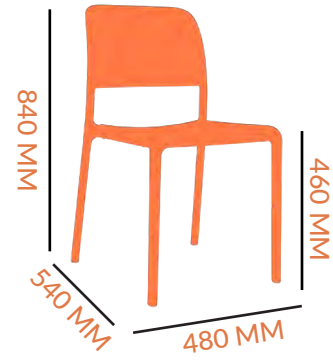

**4 KG**  
**FRAME:** STEEL  
**COLOUR OPTIONS:**  
 ANTHRACITE  
 GREY  
 WHITE

**STACKABLE:** x 4 HIGH

SPECS

STOOL

DIMENSIONS

**5.6 KG**  
**FRAME:** STEEL  
**COLOUR OPTIONS:**  
 ANTHRACITE  
 WHITE

**STACKABLE:** x 4 HIGH

BACK PAD

CHAIR

DIMENSIONS

3.5 KG

FRAME: FIBREGLASS POLYPROPYLENE

COLOUR OPTIONS:

- ANTHRACITE
- TAUPE
- WHITE
- MINT GREEN
- MUSTARD

STACKABLE:

x 8 HIGH

FOOTGLIDES:

(NON-SLIP, POP IN)

x 4

SPECS

## DIMENSIONS

3.7 KG

FRAME: FIBREGLASS POLYPROPYLENE

COLOUR OPTIONS:

ANTHRACITE  
TAUPE  
WHITE  
BLUE  
AGAVE

STACKABLE:

x 8 HIGH