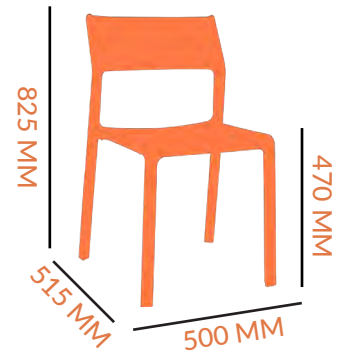

## DIMENSIONS

8.9 KG

**FRAME:** FIBREGLASS  
POLYPROPYLENE  
**COLOUR OPTIONS:**  
ANTHRACITE  
TAUPE  
WHITE

## SEAT PAD

0.8 KG

**MATERIAL:** OUTDOOR FOAM  
**COLOUR OPTIONS:**  
LIGHT GREY  
UN-UPHOLSTERED

\*IN-HOUSE UPHOLSTERY AVAILABLE

CHAIR

DIMENSIONS

4.2 KG

FRAME: FIBREGLASS POLYPROPYLENE  
COLOUR OPTIONS:  
ANTHRACITE  
TAUPE  
WHITE  
TEAL  
ROSA  
LIGHT GREY

STACKABLE: x 8 HIGH

SPECS

ARM CHAIR

DIMENSIONS

4.7 KG

FRAME: FIBREGLASS POLYPROPYLENE  
COLOUR OPTIONS:  
ANTHRACITE  
TAUPE  
WHITE  
TEAL

STACKABLE: x 8 HIGH

SPECS

650 STOOL

DIMENSIONS

4.8 KG

FRAME: FIBREGLASS POLYPROPYLENE  
COLOUR OPTIONS:  
ANTHRACITE  
TAUPE  
WHITE

STACKABLE: x 4 HIGH

SPECS

750 STOOL

DIMENSIONS