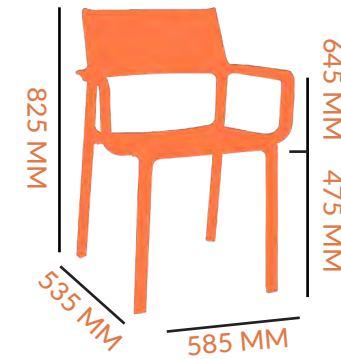

## DIMENSIONS

8.9 KG

**FRAME:** FIBREGLASS  
POLYPROPYLENE  
**COLOUR OPTIONS:**  
ANTHRACITE  
TAUPE  
WHITE

## SEAT PAD

0.8 KG

**MATERIAL:** OUTDOOR FOAM  
**COLOUR OPTIONS:**  
LIGHT GREY  
UN-UPHOLSTERED

\*IN-HOUSE UPHOLSTERY AVAILABLE

CHAIR

DIMENSIONS

4.2 KG

FRAME: FIBREGLASS POLYPROPYLENE  
COLOUR OPTIONS:  
ANTHRACITE  
TAUPE  
WHITE  
TEAL  
ROSA  
LIGHT GREY

STACKABLE: x 8 HIGH

SPECS

ARM CHAIR

DIMENSIONS

4.7 KG

FRAME: FIBREGLASS POLYPROPYLENE  
COLOUR OPTIONS:  
ANTHRACITE  
TAUPE  
WHITE  
TEAL

STACKABLE: x 8 HIGH

SPECS

650 STOOL

DIMENSIONS

4.8 KG

FRAME: FIBREGLASS POLYPROPYLENE  
COLOUR OPTIONS:  
ANTHRACITE  
TAUPE  
WHITE

STACKABLE: x 4 HIGH

SPECS

750 STOOL

DIMENSIONS