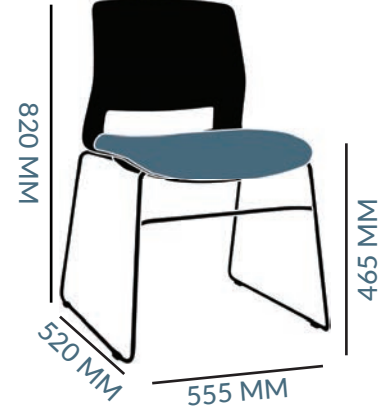

VINYL BLUE

VINYL CHARCOAL

VINYL BLACK

8.35 KG

FRAME: MILD STEEL TUBE
TEXTILE OPTIONS:
FABRIC GREY
FABRIC BLACK
FRAME FINISHES:
BLACK
WHITE

4 LEG - CHAIR

10.05 KG

FRAME: MILD STEEL TUBE
TEXTILE OPTIONS:
FABRIC GREY
FABRIC BLACK
FRAME FINISHES:
BLACK
WHITE

4 LEG - ARM CHAIR

9.15 KG

FRAME: SOLID IRON 12 MM
TEXTILE OPTIONS:
FABRIC GREY
FABRIC BLACK
FRAME FINISHES:
BLACK
WHITE

SLED - CHAIR

10.85 KG

FRAME: SOLID IRON 12 MM
TEXTILE OPTIONS:
FABRIC GREY
FABRIC BLACK
FRAME FINISHES:
BLACK
WHITE