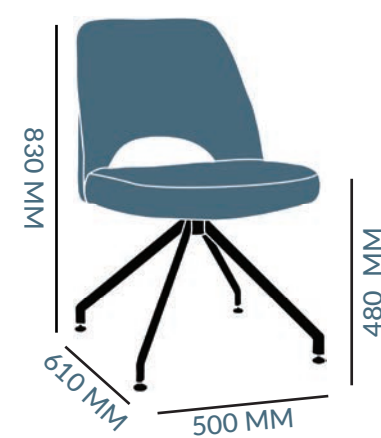

CASTOR - ARM CHAIR

10.8 KG

FRAME: SOLID IRON 12 MM
TEXTILE OPTIONS:
FABRIC GREY
FABRIC BLACK
FRAME FINISHES:
BLACK
WHITE

SLED - STOOL

10.45 KG

FRAME: CAST ALUMINIUM
TEXTILE OPTIONS:
FABRIC GREY
FABRIC BLACK
FRAME FINISHES:
BLACK
WHITE

CASTOR - STOOL

10 - 10.4 KG
FRAME: MILD STEEL
TEXTILE OPTIONS:
GRAVITY
EASTWOOD
VINYL
UNUPHOLSTERED
FRAME FINISHES:
BLACK

SLED - CHAIR

9.2 - 9.6 KG
FRAME: MILD STEEL
TEXTILE OPTIONS:
GRAVITY
EASTWOOD
VINYL
UNUPHOLSTERED
FRAME FINISHES:
BLACK

BLADE - CHAIR

9.1 - 9.5 KG
FRAME: MILD STEEL
TEXTILE OPTIONS:
GRAVITY
EASTWOOD
VINYL
UNUPHOLSTERED
FRAME FINISHES:
BLACK

TRESTLE - CHAIR

11.4 - 11.9 KG
FRAME: MILD STEEL
TEXTILE OPTIONS:
GRAVITY
EASTWOOD
VINYL
UNUPHOLSTERED
FRAME FINISHES:
BLACK