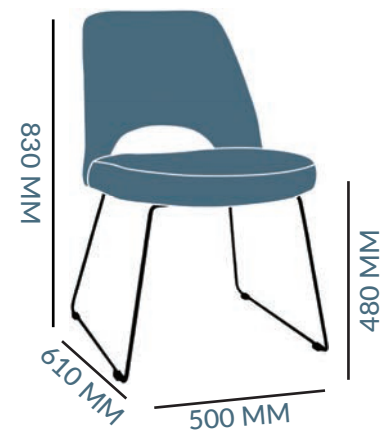

SLED - ARM CHAIR

7.9 KG

FRAME: CAST ALUMINIUM
TEXTILE OPTIONS:
FABRIC GREY
FABRIC BLACK
FRAME FINISHES:
BLACK
WHITE

CASTOR - CHAIR

9.9 KG

FRAME: CAST ALUMINIUM
TEXTILE OPTIONS:
FABRIC GREY
FABRIC BLACK
FRAME FINISHES:
BLACK
WHITE

CASTOR - ARM CHAIR

10.8 KG

FRAME: SOLID IRON 12 MM
TEXTILE OPTIONS:
FABRIC GREY
FABRIC BLACK
FRAME FINISHES:
BLACK
WHITE

SLED - STOOL

10.45 KG

FRAME: CAST ALUMINIUM
TEXTILE OPTIONS:
FABRIC GREY
FABRIC BLACK
FRAME FINISHES:
BLACK
WHITE

CASTOR - STOOL

10 - 10.4 KG
FRAME: MILD STEEL
TEXTILE OPTIONS:
GRAVITY
EASTWOOD
VINYL
UNUPHOLSTERED
FRAME FINISHES:
BLACK

SLED - CHAIR

9.2 - 9.6 KG
FRAME: MILD STEEL
TEXTILE OPTIONS:
GRAVITY
EASTWOOD
VINYL
UNUPHOLSTERED
FRAME FINISHES:
BLACK