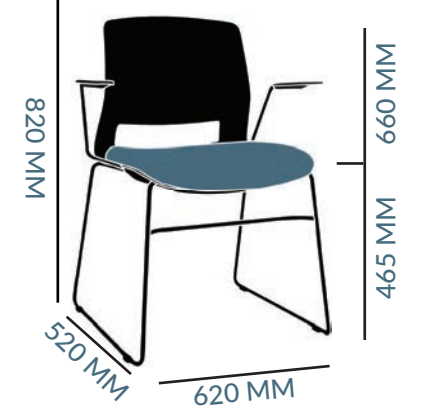

VINYL BLUE

VINYL CHARCOAL

VINYL BLACK

8.35 KG

FRAME: MILD STEEL TUBE
TEXTILE OPTIONS:
FABRIC GREY
FABRIC BLACK
FRAME FINISHES:
BLACK
WHITE

4 LEG - CHAIR

10.05 KG

FRAME: MILD STEEL TUBE
TEXTILE OPTIONS:
FABRIC GREY
FABRIC BLACK
FRAME FINISHES:
BLACK
WHITE

4 LEG - ARM CHAIR

9.15 KG

FRAME: SOLID IRON 12 MM
TEXTILE OPTIONS:
FABRIC GREY
FABRIC BLACK
FRAME FINISHES:
BLACK
WHITE

SLED - CHAIR

10.85 KG

FRAME: SOLID IRON 12 MM
TEXTILE OPTIONS:
FABRIC GREY
FABRIC BLACK
FRAME FINISHES:
BLACK
WHITE