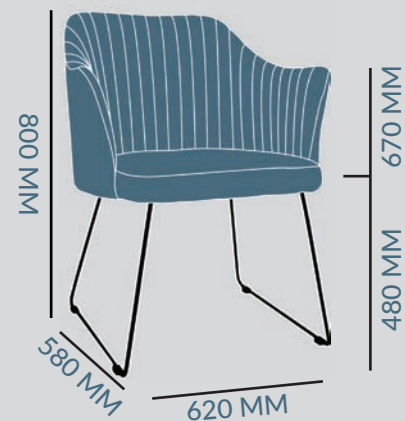

SLED - CHAIR

11.2 KG
FRAME: MILD STEEL
TEXTILE OPTIONS:
GRAVITY
UNUPHOLSTERED
FRAME FINISHES:
BLACK (SEMI GLOSS)

SLED - ARM CHAIR