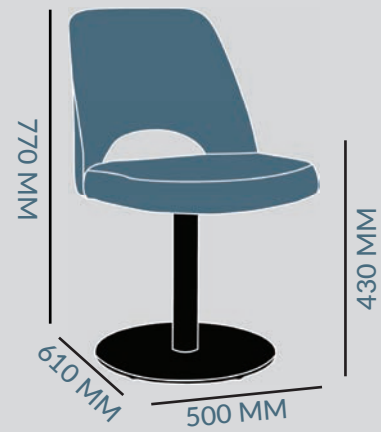

CASTOR - STOOL

10 - 10.4 KG
FRAME: MILD STEEL
TEXTILE OPTIONS:
GRAVITY
EASTWOOD
VINYL
UNUPHOLSTERED
FRAME FINISHES:
BLACK

SLED - CHAIR

9.2 - 9.6 KG
FRAME: MILD STEEL
TEXTILE OPTIONS:
GRAVITY
EASTWOOD
VINYL
UNUPHOLSTERED
FRAME FINISHES:
BLACK

BLADE - CHAIR

9.1 - 9.5 KG
FRAME: MILD STEEL
TEXTILE OPTIONS:
GRAVITY
EASTWOOD
VINYL
UNUPHOLSTERED
FRAME FINISHES:
BLACK

TRESTLE - CHAIR

11.4 - 11.9 KG
FRAME: MILD STEEL
TEXTILE OPTIONS:
GRAVITY
EASTWOOD
VINYL
UNUPHOLSTERED
FRAME FINISHES:
BLACK

CASTOR - CHAIR

M.S 22.1 - 22.5 KG **S.S 22.5 - 22.9 KG**
FRAME: MILD STEEL
TEXTILE OPTIONS:
GRAVITY
EASTWOOD
VINYL
UNUPHOLSTERED
FRAME FINISHES:
BLACK
STAINLESS STEEL

DISC - CHAIR

M.S 23.6 - 24.1 KG **S.S 24 - 24.5 KG**
FRAME: MILD STEEL
TEXTILE OPTIONS:
GRAVITY
EASTWOOD
VINYL
UNUPHOLSTERED
FRAME FINISHES:
BLACK
STAINLESS STEEL