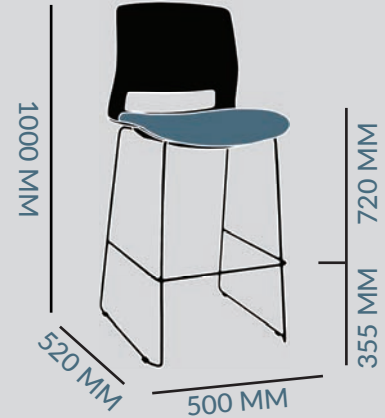

SLED - ARM CHAIR

7.9 KG

FRAME: CAST ALUMINIUM
TEXTILE OPTIONS:
FABRIC GREY
FABRIC BLACK
FRAME FINISHES:
BLACK
WHITE

CASTOR - CHAIR

9.9 KG

FRAME: CAST ALUMINIUM
TEXTILE OPTIONS:
FABRIC GREY
FABRIC BLACK
FRAME FINISHES:
BLACK
WHITE

CASTOR - ARM CHAIR

10.8 KG

FRAME: SOLID IRON 12 MM
TEXTILE OPTIONS:
FABRIC GREY
FABRIC BLACK
FRAME FINISHES:
BLACK
WHITE

SLED - STOOL

10.45 KG

FRAME: CAST ALUMINIUM
TEXTILE OPTIONS:
FABRIC GREY
FABRIC BLACK
FRAME FINISHES:
BLACK
WHITE