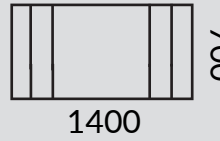

FOOTPRINT: