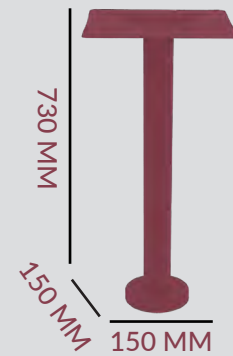

DIMENSIONS

COLUMN

SPIDER

BASE

TABLE