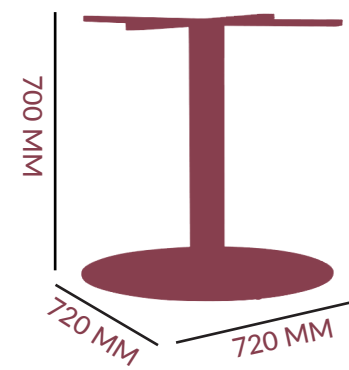

## 540 TABLE

DIMENSIONS

 16.3 KG  
 FRAME: MILD STEEL  
 COLOUR OPTIONS:  
 MATT BLACK

DIAMETER: 76 MM

\*PLATE/ SCREW ASSEMBLY

COLUMN

FOOTPRINT:

HOLE  
DEPTH: 20 MM

TOP MAX:

$\varnothing$  1000    1000 x 1000

SPIDER

FOOTPRINT:

ADJUSTABLE FOOTGLIDES:

THREAD M8  
(L6 MM)  x 5

BASE

## DIMENSIONS

 27.5 KG

FRAME: MILD STEEL  
COLOUR OPTIONS:  
MATT BLACK

DIAMETER: 102 MM

TOP: 

BOTTOM: 

\*PLATE/ SCREW ASSEMBLY