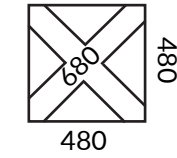

COLUMN

FOOTPRINT:

HOLE
DEPTH: 7 MM