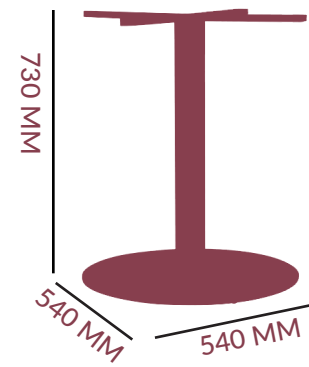

540 TABLE

DIMENSIONS

16.4 KG

FRAME: MILD STEEL
COLOUR OPTIONS:
MATT BLACK

DIAMETER: 76 MM

*PLATE/ SCREW ASSEMBLY

COLUMN

FOOTPRINT:

HOLE
DEPTH: 20 MM

TOP MAX:

∅ 1000 1000 x 1000

SPIDER

FOOTPRINT:

ADJUSTABLE FOOTGLIDES:

THREAD M8
(L6 MM) x 5

BASE

720 TABLE