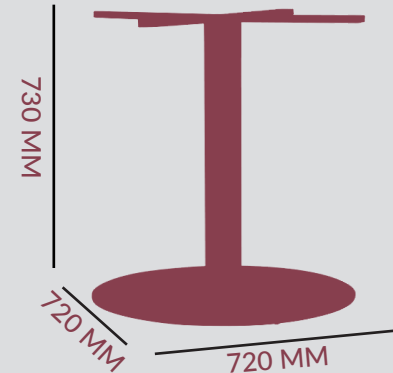

DIMENSIONS

28 KG

FRAME: MILD STEEL
COLOUR OPTIONS:
MATT BLACK

DIAMETER: 102 MM

*PLATE/ SCREW ASSEMBLY

COLUMN

FOOTPRINT:

HOLE
DEPTH: 20 MM

TOP MAX:

∅ 1200 1200 x 1200

SPIDER

FOOTPRINT:

ADJUSTABLE FOOTGLIDES:

THREAD M8
(L6 MM) x 5

BASE

450 BAR TABLE