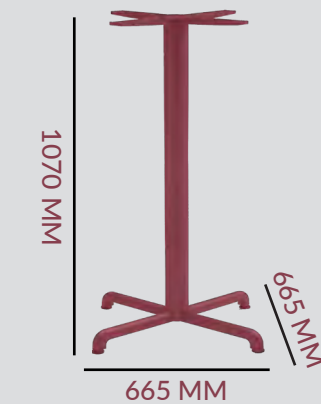

5.5 KG
FRAME: ALUMINIUM
COLOUR OPTIONS:
ANTHRACITE
WHITE

DIMENSIONS

DIAMETER: 75 MM
TOP:
BOTTOM:

*BOOKER ROD ASSEMBLY

COLUMN

FOOTPRINT:
HOLE DEPTH: 7 MM
TOP MAX:

SPIDER

FOOTPRINT:
ADJUSTABLE FOOTGLIDES:
(THREAD M8 L8 MM) x 4

BASE