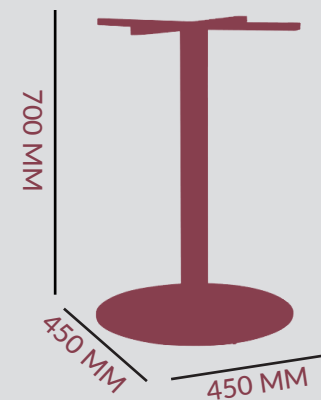

DIMENSIONS

14.7 KG
FRAME: MILD STEEL
COLOUR OPTIONS:
MATT WHITE

DIAMETER: 63 MM

TOP:

BOTTOM:

*PLATE/ SCREW ASSEMBLY

COLUMN

FOOTPRINT:

SCREW
DEPTH: 20 MM

TOP MAX:

Ø 800 800 x 800

SPIDER

FOOTPRINT:

ADJUSTABLE FOOTGLIDES:

(THREAD M8
L6 MM) x 5

BASE

540 TABLE