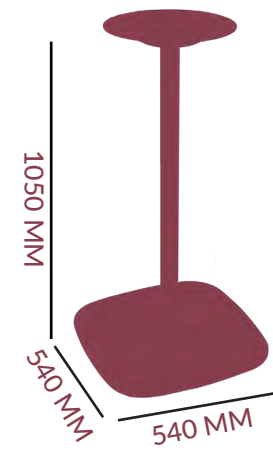

## COLUMN

FOOTPRINT:

SCREW  
DEPTH: 20 MM

TOP MAX:

FOOTPRINT:

ADJUSTABLE FOOTGLIDES:

THREAD M8  
(L6 MM)  x 6

## BASE

DRYBAR

DIMENSIONS

18.7 KG

FRAME: MILD STEEL  
 COLOUR OPTIONS:  
 MATT BLACK  
 MATT WHITE

DIAMETER: 63 MM

\*PLATE/ SCREW ASSEMBLY

COLUMN