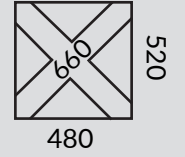

SPIDER

FOOTPRINT: