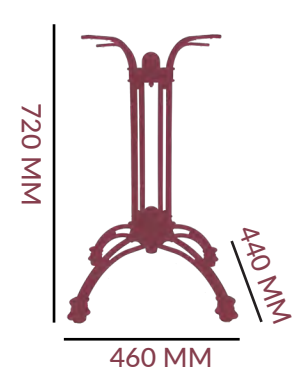

TABLE

DIMENSIONS

5 KG

FRAME: CAST ALUMINIUM

COLOUR OPTIONS:
BLACK GLOSS

FOOTPRINT:

HOLE
DEPTH: 10 MM

TOP MAX:

*NOT SUITABLE FOR HEAVY TOPS
SUCH AS STONE OR TIMBER.

SPIDER

FOOTPRINT:

ADJUSTABLE FOOTGLIDES:

(THREAD M8
L13 MM) x 4

BASE