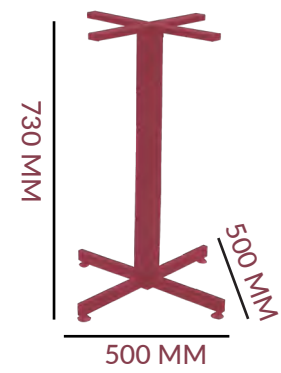

700 TABLE

DIMENSIONS

8.7 KG

FRAME: MILD STEEL
COLOUR OPTIONS:
BLACK SEMI GLOSS

SQUARE: 60 x 60 MM

TOP:

BOTTOM:

*PLATE/ SCREW ASSEMBLY