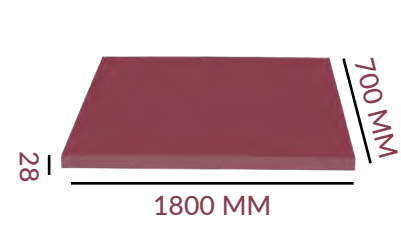

RECTANGLE

NZ 18.5 KG **RW** 25 KG
FRAME: RUBBERWOOD OR NEW ZEALAND PINE
STAIN OPTIONS:
WALNUT THU-5
LIGHT OAK THU-11
NATURAL THU-19
RUSTIC WALNUT T-07

1800 x 700