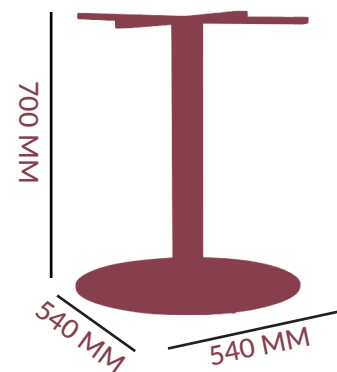

## 450 TABLE

DIMENSIONS

 14.7 KG  
 FRAME: MILD STEEL  
 COLOUR OPTIONS:  
 MATT BLACK

DIAMETER: 63 MM

\*PLATE/ SCREW ASSEMBLY

COLUMN

FOOTPRINT:

SCREW  
DEPTH: 20 MM

TOP MAX:

$\varnothing$  800    800 x 800

SPIDER

FOOTPRINT:

ADJUSTABLE FOOTGLIDES:

(THREAD M8  
L6 MM)  x 5

BASE

## 540 TABLE

DIMENSIONS

 16.3 KG  
 FRAME: MILD STEEL  
 COLOUR OPTIONS:  
 MATT BLACK

DIAMETER: 76 MM

\*PLATE/ SCREW ASSEMBLY

COLUMN

FOOTPRINT:

HOLE  
DEPTH: 20 MM