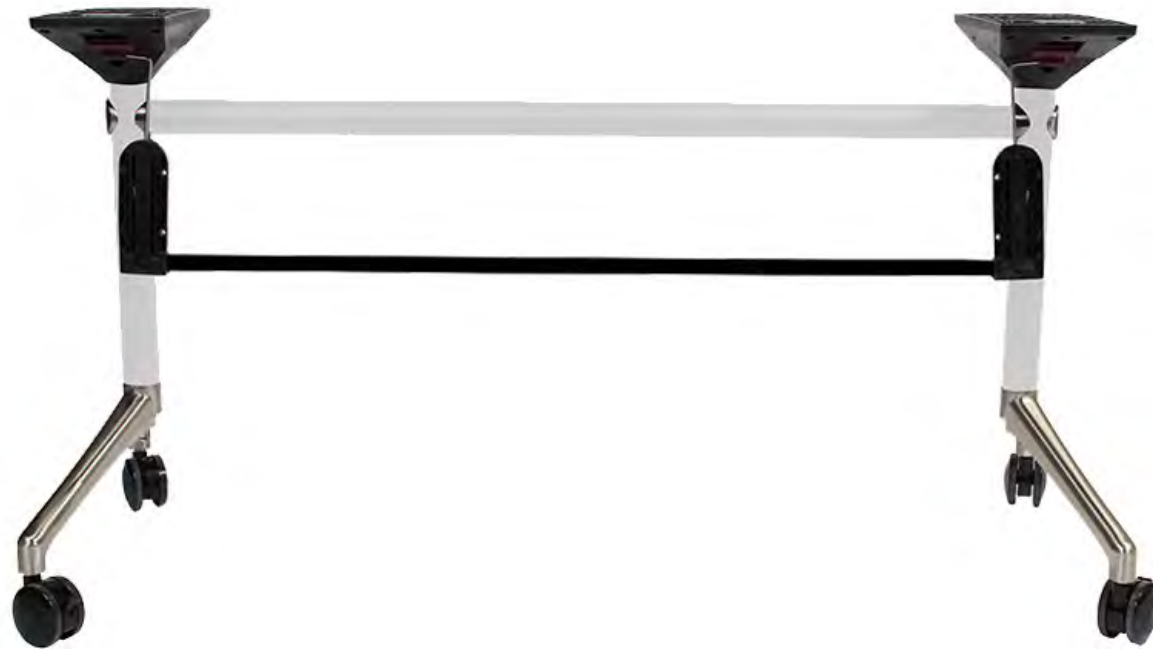

## | FOLDING TABLE BASES |

Made in China

Indoor Use Only

Warranty 12 months

The Manhattan folding table base, is made from both steel & aluminium powdercoated in a black or white with stainless steel finish. It is popular for its tilting top that allows for easy stacking and storing. This product is best suited for boardrooms, temporary desking & training rooms.

[VIEW SPECS](#)

**1500 MM TABLE BASE**  
(3 sizes available)

# NAROBÉ | FOLDING TABLE & BAR TABLE BASES |

Made in China

Indoor and Outdoor Use

Warranty 12 months

The Narobe table and bar table bases are made from aluminium with an anthracite powdercoated finish. It has a cast aluminium spider and features a folding mechanism for easy storage.