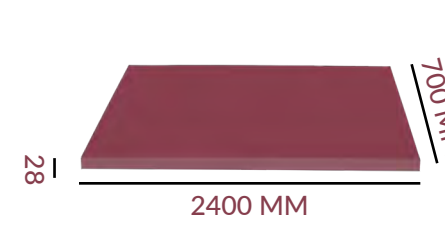

34.4 KG
FRAME: RUBBERWOOD
COLOUR OPTIONS:
WALNUT THU-5
LIGHT OAK THU-11

2400 x 700