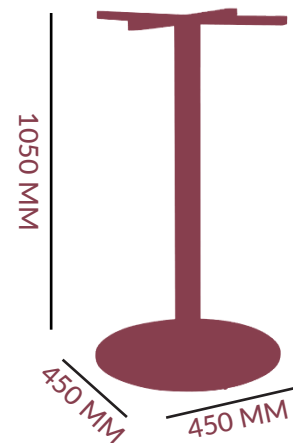

DIMENSIONS

15.2 KG

FRAME: MILD STEEL
COLOUR OPTIONS:
MATT BLACK

DIAMETER: 63 MM

*PLATE/ SCREW ASSEMBLY

COLUMN

FOOTPRINT:

SCREW
DEPTH: 20 MM

TOP MAX:

∅ 700 700 x 700

SPIDER

FOOTPRINT:

ADJUSTABLE FOOTGLIDES:

(THREAD M8
L6MM) x 5

BASE