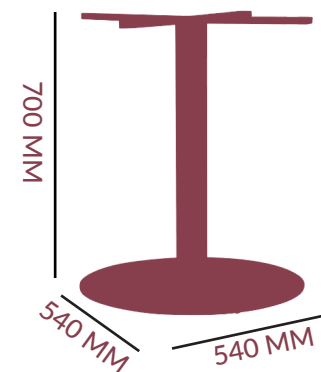

DIMENSIONS

16.3 KG
FRAME: MILD STEEL
COLOUR OPTIONS:
MATT WHITE

DIAMETER: 76 MM

TOP:

BOTTOM:

*PLATE/ SCREW ASSEMBLY

COLUMN

FOOTPRINT:

HOLE
DEPTH: 20 MM

TOP MAX:

Ø 1000 1000 x 1000

SPIDER

FOOTPRINT:

ADJUSTABLE FOOTGLIDES:

THREAD M8
(L6 MM) x 5

BASE