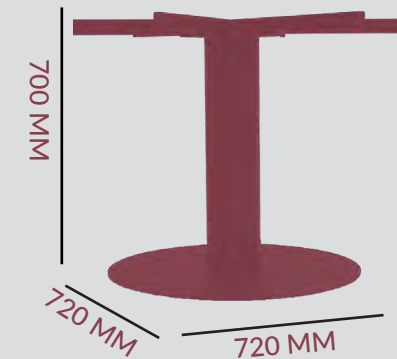

## BASE

720 TABLE

DIMENSIONS

 27.5 KG  
FRAME: MILD STEEL  
COLOUR OPTIONS:  
MATT WHITE

DIAMETER: 102 MM

\*PLATE/ SCREW ASSEMBLY

COLUMN

FOOTPRINT:

DIMENSIONS

 36.3 KG  
FRAME: MILD STEEL  
COLOUR OPTIONS:  
MATT WHITE

DIAMETER: 159 MM

\*PLATE/ SCREW ASSEMBLY

COLUMN

FOOTPRINT:

SCREW DEPTH: 40 MM

TOP MAX: