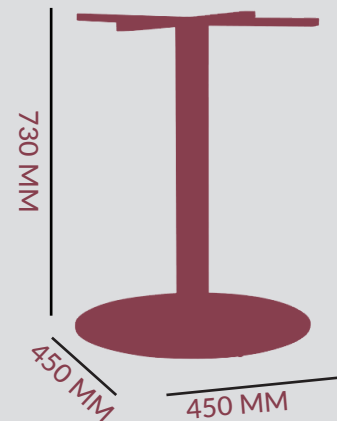

DIMENSIONS

15.3 KG

FRAME: STAINLESS STEEL #201

COLOUR OPTIONS:

BRASS
COPPER

DIAMETER: 63 MM

TOP:

BOTTOM:

*PLATE/ SCREW ASSEMBLY

COLUMN

FOOTPRINT:

SCREW
DEPTH: 20 MM

TOP MAX:

Ø 800

800 x 800

SPIDER

FOOTPRINT:

ADJUSTABLE FOOTGLIDES:

(THREAD M8
L6MM)

BASE

540 TABLE