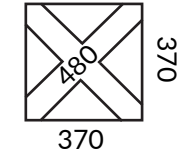

TABLE

DIMENSIONS

5.8 KG

FRAME: COATED ALUMINIUM
COLOUR OPTIONS:
ANTRACITE
WHITE

DIAMETER: 75 MM

*BOOKER ROD ASSEMBLY

COLUMN

FOOTPRINT:

HOLE
DEPTH: 7 MM

TOP MAX:

SPIDER

FOOTPRINT:

ADJUSTABLE FOOTGLIDES:

(THREAD M8
L8 MM) x 4

BASE

BAR TABLE

DIMENSIONS

6.7 KG

FRAME: COATED ALUMINIUM
COLOUR OPTIONS:
ANTHRACITE
WHITE

DIAMETER: 75 MM

*BOOKER ROD ASSEMBLY

COLUMN

FOOTPRINT:

HOLE
DEPTH: 7 MM

TOP MAX:

SPIDER

FOOTPRINT:

ADJUSTABLE FOOTGLIDES:

(THREAD M8
L8 MM) x 4

BASE