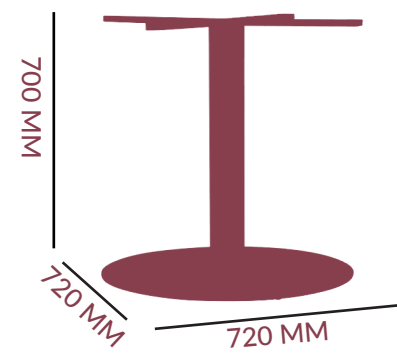

## DIMENSIONS

16.3 KG  
 FRAME: MILD STEEL  
 COLOUR OPTIONS:  
 MATT WHITE

DIAMETER: 76 MM

TOP:

BOTTOM:

\*PLATE/ SCREW ASSEMBLY

## SPIDER

FOOTPRINT:

ADJUSTABLE FOOTGLIDES:

THREAD M8  
 (L6 MM) x 5

## BASE

720 TABLE

DIMENSIONS

 27.5 KG  
FRAME: MILD STEEL  
COLOUR OPTIONS:  
MATT WHITE

DIAMETER: 102 MM

\*PLATE/ SCREW ASSEMBLY

COLUMN

FOOTPRINT: