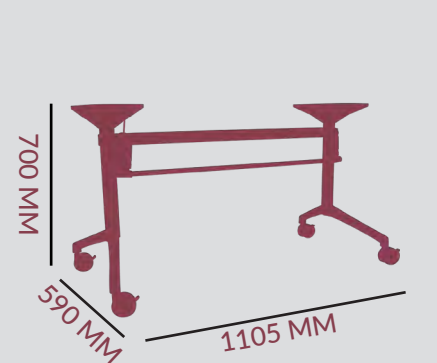

DIMENSIONS

11.4 KG
FRAME: STEEL & ALUMINIUM
COLOUR OPTIONS:
BLACK

DIAMETER: 50MM

TOP:

BOTTOM:

*SCREW ASSEMBLY

COLUMN

FOOTPRINT:

SCREW
DEPTH: 5 mm

TOP MIN:

1450 x 750

TOP MAX:

1600 x 900

SPIDER

LOCKABLE CASTORS:

(LOAD RATING
75KG) x 4

BASE

1800 TABLE