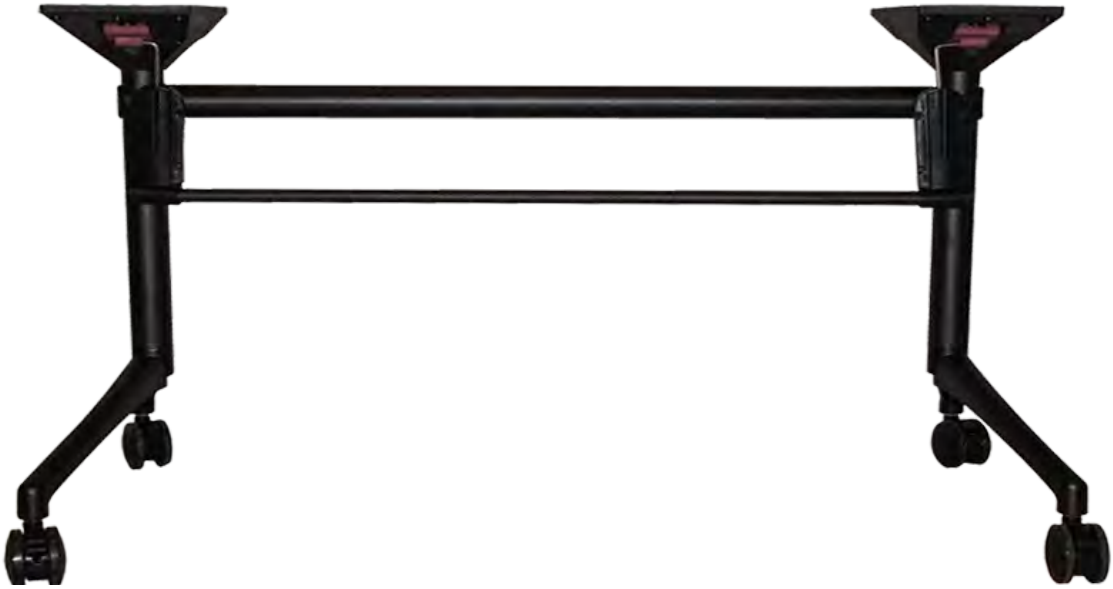

MANHATTAN | TABLE BASES |

Made in China

Indoor Use Only

Warranty 12 Months

The Manhattan folding table base is made from both steel & aluminium powder coated in a black finish. It is popular for its tilting top that allows for easy stacking and storing. This product is best suited for boardrooms, temporary desks & training rooms.

[VIEW SPECS](#)

TABLE BASE FOLDING
(MULTIPLE SIZE OPTIONS AVAILABLE)