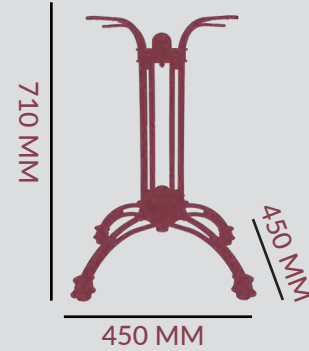

H/DUTY TABLE

DIMENSIONS

8 KG

FRAME: CAST ALUMINIUM

COLOUR OPTIONS:
BLACK GLOSS

FOOTPRINT:

HOLE
DEPTH: 10 MM

TOP MAX:

*NOT SUITABLE FOR HEAVY TOPS
SUCH AS STONE OR TIMBER.

FOOTPRINT:

ADJUSTABLE FOOTGLIDES:

(THREAD M8
L13 MM) x 4

BASE