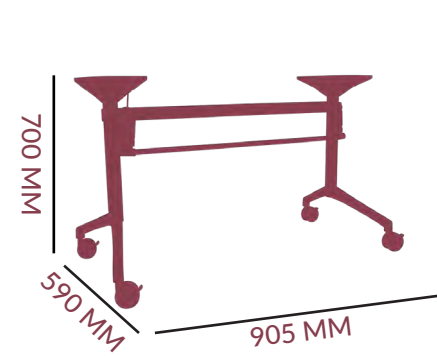

## DIMENSIONS

 10.1 KG  
 FRAME: STEEL & ALUMINIUM  
 COLOUR OPTIONS:  
 BLACK

DIAMETER: 50MM

TOP: BOTTOM: 

\*SCREW ASSEMBLY