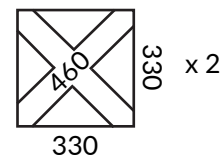

COLUMN

FOOTPRINT:

HOLE DEPTH: 7 MM

TOP MAX: