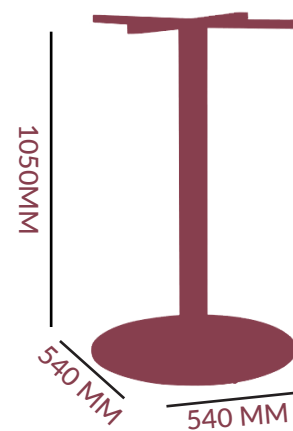

SPIDER

**FOOTPRINT:**

**ADJUSTABLE FOOTGLIDES:**

(THREAD M8 L6MM) x 5

BASE

540 BAR TABLE

DIMENSIONS

**17.9 KG**  
**FRAME:** STAINLESS STEEL #201  
**COLOUR OPTIONS:**  
 BRASS  
 COPPER