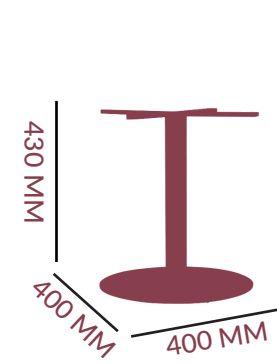

BAR TABLE

DIMENSIONS

17.9 KG

FRAME: ZINC COATED CAST IRON  
 COLOUR OPTIONS:  
 ANTHRACITE  
 WHITE

SQUARE: 50 MM

\*BOOKER ROD ASSEMBLY

COLUMN

FOOTPRINT:

## COFFEE TABLE

DIMENSIONS

9.8 KG

FRAME: STAINLESS STEEL #201

COLOUR OPTIONS:

BRASS  
COPPER

DIAMETER: 63 MM

TOP: