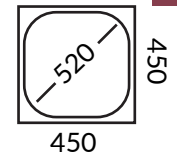

FOOTPRINT:

ADJUSTABLE FOOTGLIDES:

THREAD M8
(L6 MM) x 4

BASE

540 TABLE