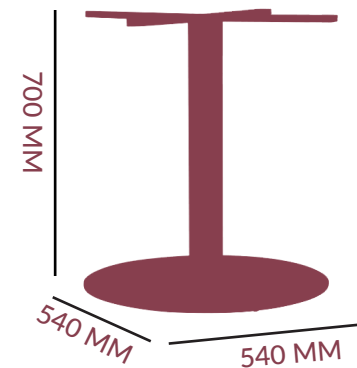

## 540 TABLE

DIMENSIONS

17.1 KG

FRAME: STAINLESS STEEL #201

COLOUR OPTIONS:

BRASS  
COPPER

DIAMETER: 76 MM

TOP: