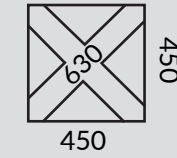

ADJUSTABLE FOOTGLIDES:

(THREAD M8
L13 MM) x 4

BASE