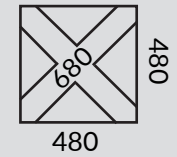

COLUMN

FOOTPRINT:

SCREW
DEPTH: 7 MM