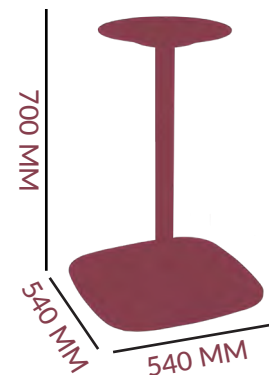

BASE

540 TABLE