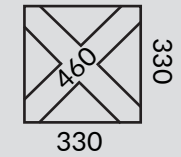

COLUMN

FOOTPRINT:

SCREW DEPTH: 7 MM