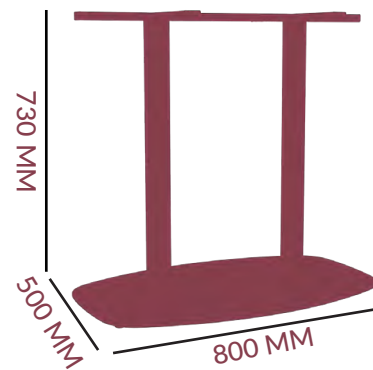

BASE

2 WAY TABLE

DIMENSIONS

24.7 KG

FRAME: MILD STEEL
COLOUR OPTIONS:
MATT BLACK
MATT WHITE

DIAMETER: 63 MM

TOP:

BOTTOM:

*PLATE/ SCREW ASSEMBLY

COLUMN

FOOTPRINT:

SCREW
DEPTH: 20 MM

TOP MAX:

FOOTPRINT:

ADJUSTABLE FOOTGLIDES:

THREAD M8
(L6 MM) x 6

BASE