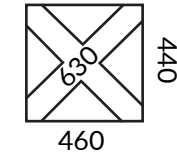

ADJUSTABLE FOOTGLIDES:

(THREAD M8
L13 MM) x 4

BASE