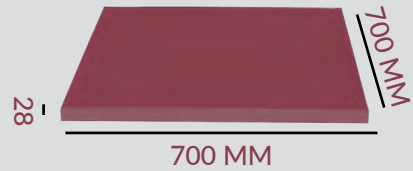

SQUARE

7 KG

10 KG

FRAME: RUBBERWOOD OR
NEW ZEALAND PINE

STAIN OPTIONS:

BLACK THU-17
WALNUT THU-5
LIGHT OAK THU-11
NATURAL THU-19
RUSTIC WALNUT T-07