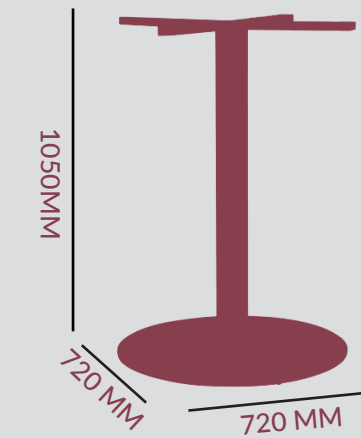

## BASE

540 BAR TABLE

DIMENSIONS

 17 KG  
FRAME: MILD STEEL  
COLOUR OPTIONS:  
MATT WHITE

DIAMETER: 76 MM

\*PLATE/ SCREW ASSEMBLY

COLUMN

FOOTPRINT:

DIMENSIONS

 29.3 KG  
FRAME: MILD STEEL  
COLOUR OPTIONS:  
MATT WHITE

DIAMETER: 102 MM

\*PLATE/ SCREW ASSEMBLY

COLUMN

FOOTPRINT:

HOLE  
DEPTH: 20 MM

TOP MAX: