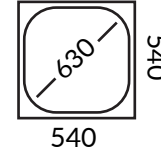

SPIDER

FOOTPRINT: