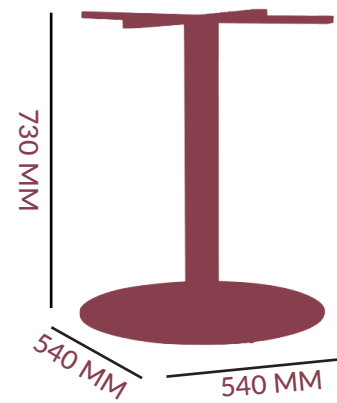

DIMENSIONS

17.9 KG

FRAME: STAINLESS STEEL #201

COLOUR OPTIONS:

BRASS
COPPER

DIAMETER: 76 MM

TOP:

BOTTOM:

*PLATE/ SCREW ASSEMBLY

COLUMN

FOOTPRINT:

HOLE
DEPTH: 20 MM

TOP MAX:

Ø 1000

1000 x 1000

SPIDER

FOOTPRINT:

ADJUSTABLE FOOTGLIDES:

THREAD M8
(L6 MM)

BASE