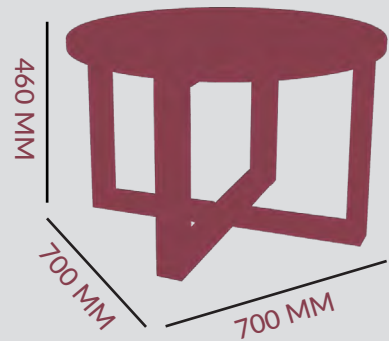

## 700 COFFEE TABLE

DIMENSIONS

13.5 KG

BODY: RUBBER WOOD

STAIN OPTIONS:

(POLYURETHANE PROCESS)

LIGHT OAK THU-11

WALNUT THU-5