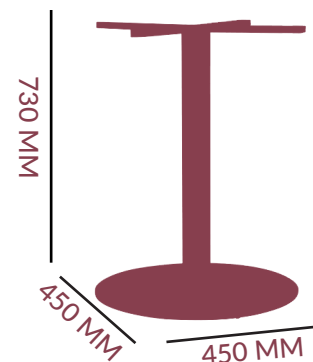

DIMENSIONS

 36.3 KG  
FRAME: MILD STEEL  
COLOUR OPTIONS:  
MATT WHITE

DIAMETER: 159 MM

\*PLATE/ SCREW ASSEMBLY

COLUMN

FOOTPRINT:

SCREW DEPTH: 40 MM

TOP MAX:

SPIDER

FOOTPRINT:

ADJUSTABLE FOOTGLIDES:

(THREAD M8 L6MM)  x 5

BASE

450 TABLE

DIMENSIONS

 14.7 KG  
FRAME: MILD STEEL  
COLOUR OPTIONS:  
MATT WHITE