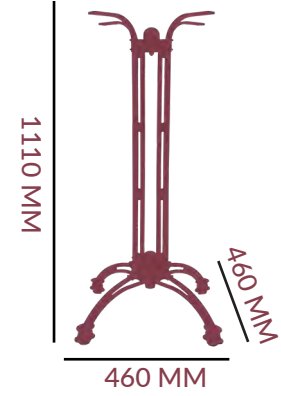

H/DUTY BAR TABLE

DIMENSIONS

10 KG
FRAME: CAST ALUMINIUM
COLOUR OPTIONS:
BLACK GLOSS