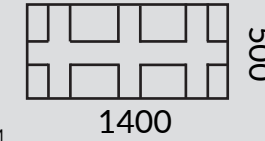

DIMENSIONS

 12.5 KG  
 FRAME: MILD STEEL  
 COLOUR OPTIONS:  
 BLACK SEMI GLOSS

SQUARE: 60 x 60 MM

\*PLATE/ SCREW ASSEMBLY

COLUMN

FOOTPRINT:

HOLE  
 DEPTH: 20 MM

TOP MAX: