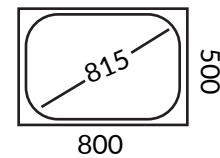

FOOTPRINT: