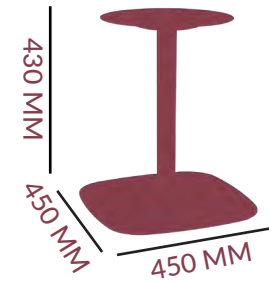

## COFFEE TABLE

 12.9 KG

FRAME: MILD STEEL  
COLOUR OPTIONS:  
MATT BLACK  
MATT WHITE

## DIMENSIONS

DIAMETER: 50 MM

TOP: 

BOTTOM: 

\*PLATE/ SCREW ASSEMBLY