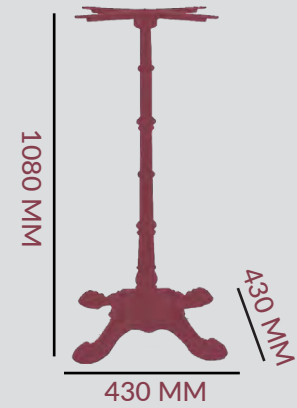

DIMENSIONS

23.2 KG
FRAME: CAST IRON
COLOUR OPTIONS:
BLACK GLOSS