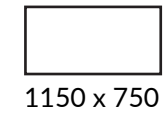

1200 TABLE

DIMENSIONS

10.1 KG

FRAME: STEEL & ALUMINIUM

COLOUR OPTIONS:

BLACK

WHITE

DIAMETER: 50 MM

TOP:

BOTTOM:

*SCREW ASSEMBLY

COLUMN

FOOTPRINT:

HOLE
DEPTH: 5 MM

TOP MIN:

TOP MAX:

SPIDER

LOCKABLE CASTORS:

(LOAD RATING
75KG)

FEET

1500 TABLE

DIMENSIONS

11.4 KG

FRAME: STEEL & ALUMINIUM

COLOUR OPTIONS:

BLACK

WHITE

DIAMETER: 50 MM

TOP:

BOTTOM:

*SCREW ASSEMBLY

COLUMN

FOOTPRINT:

SCREW
DEPTH: 5 MM

TOP MIN:

TOP MAX:

SPIDER

LOCKABLE CASTORS:

(LOAD RATING
75KG)

FEET

1800 TABLE

DIMENSIONS

12.7 KG

FRAME: STEEL & ALUMINIUM

COLOUR OPTIONS:

BLACK

WHITE

DIAMETER: 50 MM

TOP:

BOTTOM:

*SCREW ASSEMBLY

COLUMN

FOOTPRINT:

HOLE
DEPTH: 5 MM

TOP MIN:

TOP MAX:

SPIDER

LOCKABLE CASTORS:

(LOAD RATING
75KG)

FEET