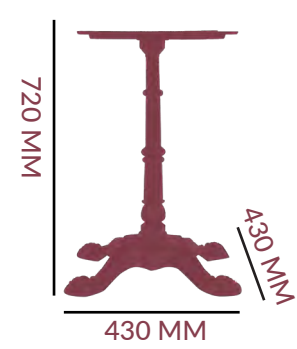

TABLE

DIMENSIONS

20 KG
FRAME: CAST IRON
COLOUR OPTIONS:
BLACK GLOSS