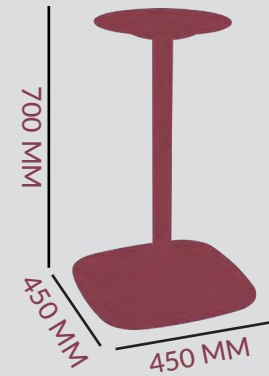

BASE

450 TABLE