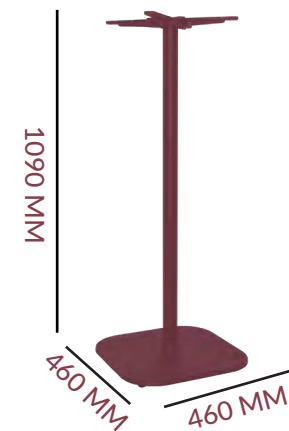

DIMENSIONS

17.9 KG

FRAME: ZINC COATED CAST IRON
COLOUR OPTIONS:
ANTHRACITE
WHITE

SQUARE: 50 MM

*BOOKER ROD ASSEMBLY

COLUMN

FOOTPRINT:

HOLE
DEPTH: 7 MM

TOP MAX:

SPIDER

FOOTPRINT:

ADJUSTABLE FOOTGLIDES:

THREAD M8
(L10 MM) x 4

BASE