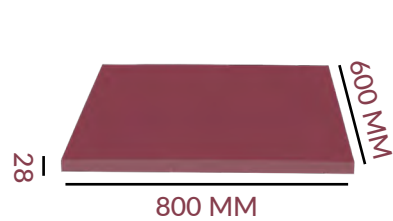

RECTANGLE

11 KG

FRAME: RUBBERWOOD

STAIN OPTIONS:

WALNUT THU-5
LIGHT OAK THU-11
NATURAL THU-19