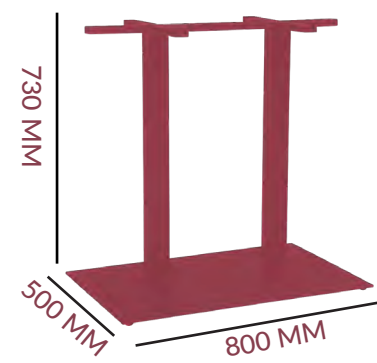

TOP MAX:

SPIDER

FOOTPRINT:

ADJUSTABLE FOOTGLIDES:

THREAD M8  
(L6 MM) x 4

BASE

## 2 WAY TABLE

DIMENSIONS

28 KG

FRAME: MILD STEEL  
COLOUR OPTIONS:  
MATT BLACK

SQUARE: 60 MM

\*PLATE/ SCREW ASSEMBLY

COLUMN

FOOTPRINT: