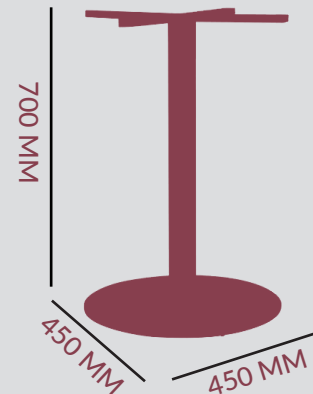

## COFFEE TABLE

DIMENSIONS

 9.4 KG  
 FRAME: MILD STEEL  
 COLOUR OPTIONS:  
 MATT BLACK

DIAMETER: 63 MM

\*PLATE/ SCREW ASSEMBLY

COLUMN

FOOTPRINT:

HOLE  
DEPTH: 20 MM

TOP MAX:

$\varnothing$  700    700 x 700

SPIDER

FOOTPRINT:

ADJUSTABLE FOOTGLIDES:

THREAD M8  
(L6 MM)  x 5

BASE

## 450 TABLE

DIMENSIONS

 14.7 KG  
 FRAME: MILD STEEL  
 COLOUR OPTIONS:  
 MATT BLACK

DIAMETER: 63 MM

\*PLATE/ SCREW ASSEMBLY

COLUMN

FOOTPRINT:

SCREW  
DEPTH: 20 MM