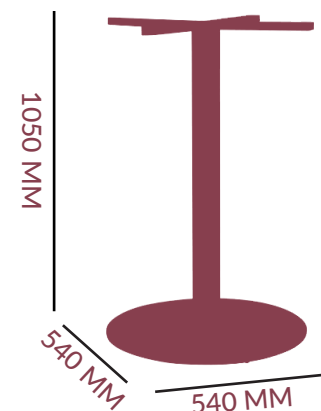

DIMENSIONS

MS 18.7 KG **SS** 19.6 KG

FRAME: MILD STEEL

COLOUR OPTIONS:

BLACK DISC/ BRASS COLLAR
WHITE DISC/ BRASS COLLAR
BLACK DISC/ COPPER COLLAR
WHITE DISC/ COPPER COLLAR
BRASS DISC/ BRASS COLLAR
COPPER DISC/ COPPER COLLAR

DIAMETER: 76 MM

TOP:

BOTTOM:

*PLATE/ SCREW AND BOOKER
ROD ASSEMBLY

COLUMN

FOOTPRINT:

**HOLE
DEPTH:** 20 MM

TOP MAX:

SPIDER

FOOTPRINT:

ADJUSTABLE FOOTGLIDES:

THREAD M8
(L6 MM) x 5

BASE