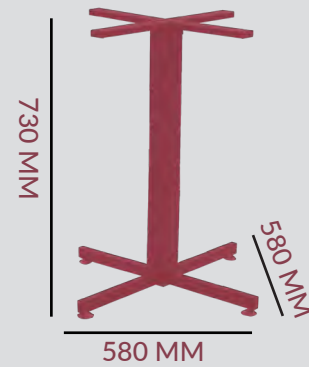

DIMENSIONS

11.5 KG

FRAME: MILD STEEL
COLOUR OPTIONS:
BLACK SEMI GLOSS

SQUARE: 80 x 80 MM

TOP:

BOTTOM:

*PLATE/ SCREW ASSEMBLY

COLUMN

FOOTPRINT:

HOLE
DEPTH: 20 MM

TOP MAX:

SPIDER

FOOTPRINT:

ADJUSTABLE FOOTGLIDES:

(THREAD M8
L18 MM) x 4

BASE

600 BAR TABLE