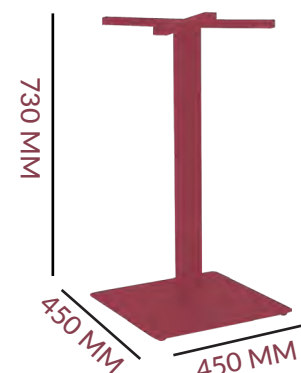

720 BAR TABLE

DIMENSIONS

29.3 KG

FRAME: MILD STEEL  
COLOUR OPTIONS:  
MATT BLACK

DIAMETER: 102 MM

\*PLATE/ SCREW ASSEMBLY

COLUMN

FOOTPRINT:

HOLE  
DEPTH: 20 MM

TOP MAX:

SPIDER

FOOTPRINT:

ADJUSTABLE FOOTGLIDES:

THREAD M8  
(L6 MM) x 5

BASE

450 SQ TABLE

DIMENSIONS

14.4 KG

FRAME: MILD STEEL  
COLOUR OPTIONS:  
MATT BLACK

SQUARE: 60 MM

\*PLATE/ SCREW ASSEMBLY

COLUMN

FOOTPRINT:

HOLE  
DEPTH: 20 MM