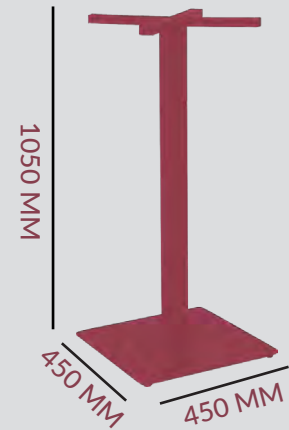

450 SQ BAR TABLE

DIMENSIONS

15.1 KG

FRAME: MILD STEEL
COLOUR OPTIONS:
MATT BLACK

SQUARE: 60 MM

*PLATE/ SCREW ASSEMBLY

COLUMN

FOOTPRINT:

HOLE
DEPTH: 20 MM

TOP MAX:

SPIDER

FOOTPRINT:

ADJUSTABLE FOOTGLIDES:

THREAD M8
(L6 MM) x 4

BASE