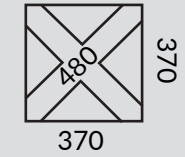

BAR TABLE

DIMENSIONS

6.7 KG

FRAME: COATED ALUMINIUM  
COLOUR OPTIONS:  
ANTHRACITE  
WHITE

DIAMETER: 75 MM

\*BOOKER ROD ASSEMBLY

COLUMN

FOOTPRINT: