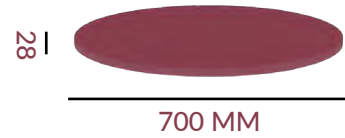

ROUND

7 KG

8.2 KG

FRAME: RUBBERWOOD OR
NEW ZEALAND PINE

STAIN OPTIONS:

WALNUT THU-5
LIGHT OAK THU-11
NATURAL THU-19
RUSTIC WALNUT T-07