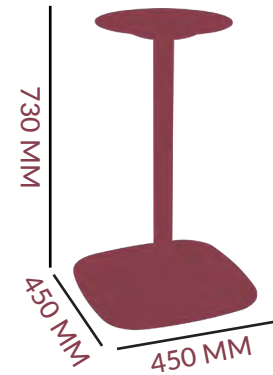

450 TABLE

DIMENSIONS

13.4 KG

FRAME: MILD STEEL
COLOUR OPTIONS:
MATT BLACK
MATT WHITE

DIAMETER: 50 MM

TOP:

BOTTOM:

*PLATE/ SCREW ASSEMBLY