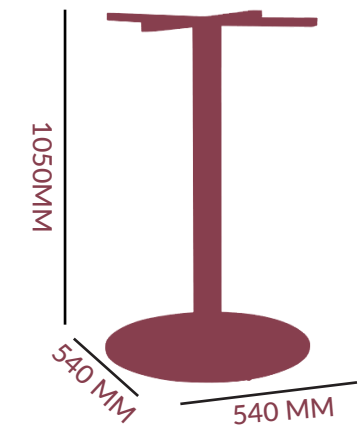

## BASE

540 BAR TABLE

DIMENSIONS

 17 KG  
FRAME: MILD STEEL  
COLOUR OPTIONS:  
MATT WHITE

DIAMETER: 76 MM

\*PLATE/ SCREW ASSEMBLY

COLUMN

FOOTPRINT: