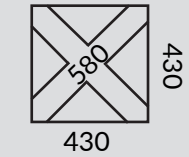

SPIDER

FOOTPRINT: