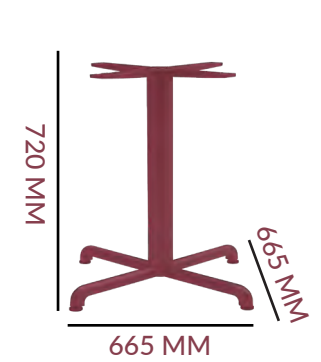

TABLE

4.5 KG
FRAME: ALUMINIUM
COLOUR OPTIONS:
ANTRACITE
WHITE

DIMENSIONS

DIAMETER: 75 MM
TOP:
BOTTOM:

*BOOKER ROD ASSEMBLY

COLUMN

FOOTPRINT:
HOLE DEPTH: 7 MM
TOP MAX:

SPIDER

FOOTPRINT:
ADJUSTABLE FOOTGLIDES:
(THREAD M8 L8 MM) x 4

BASE

BAR TABLE