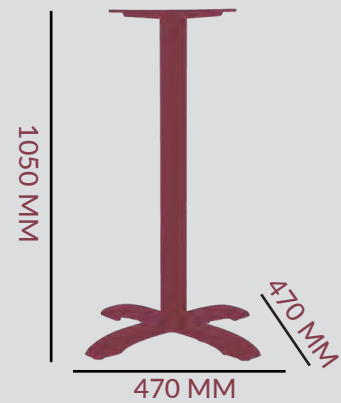

13.2 KG
FRAME: CAST IRON
COLOUR OPTIONS:
BLACK TEXTURED

DIMENSIONS

DIAMETER: 76 MM

TOP:

BOTTOM:

*BOOKER ROD ASSEMBLY

COLUMN

FOOTPRINT:

SCREW DEPTH: 7 MM

TOP MAX:

∅ 700 700 x 700

SPIDER

FOOTPRINT:

ADJUSTABLE FOOTGLIDES:

(THREAD M10 L12 MM) x 4

BASE

2 WAY TABLE