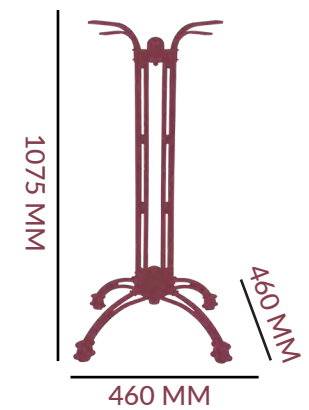

## BAR TABLE

DIMENSIONS

7 KG

FRAME: CAST ALUMINIUM

COLOUR OPTIONS:  
BLACK GLOSS

FOOTPRINT:

HOLE  
DEPTH: 10 MM

TOP MAX: