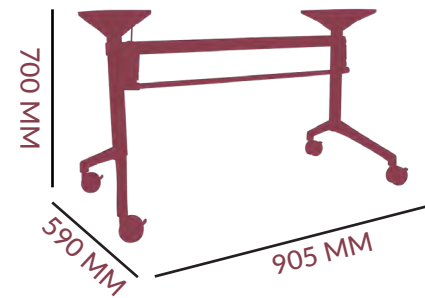

1200 TABLE

DIMENSIONS

10.1 KG

FRAME: STEEL & ALUMINIUM

COLOUR OPTIONS:

BLACK

WHITE

DIAMETER: 50 MM

TOP:

BOTTOM:

*SCREW ASSEMBLY

COLUMN

FOOTPRINT:

HOLE
DEPTH: 5 MM

TOP MIN:

TOP MAX:

SPIDER

LOCKABLE CASTORS:

(LOAD RATING
75KG)

FEET

1500 TABLE