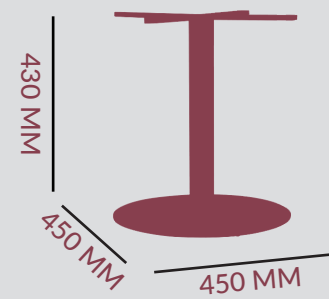

## COFFEE TABLE

DIMENSIONS

**MS** 14.8 KG **SS** 15.5 KG

FRAME: MILD AND STAINLESS STEEL

COLOUR OPTIONS:

BLACK DISC/ BRASS COLLAR  
BRASS DISC/ BRASS COLLAR

DIAMETER: 63 MM

TOP: