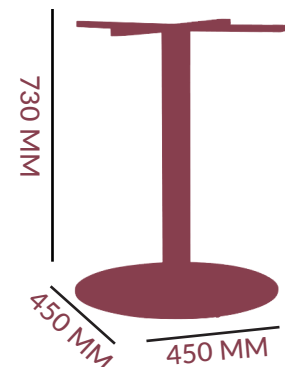

DIMENSIONS

14.7 KG

FRAME: MILD STEEL
COLOUR OPTIONS:
MATT BLACK

DIAMETER: 63 MM

TOP:

BOTTOM:

*PLATE/ SCREW ASSEMBLY