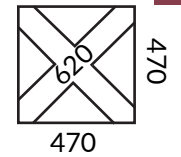

ADJUSTABLE FOOTGLIDES:

(THREAD M10 L12 MM) x 4

BASE

BAR TABLE