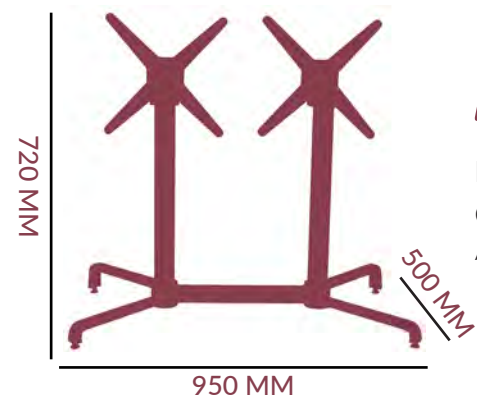

BASE

2 WAY TABLE

DIMENSIONS

6.6 KG

FRAME: ALUMINIUM POWDERCOATED
COLOUR OPTIONS:
ANTHRACITE

DIAMETER: 63 MM

TOP:

BOTTOM:

*BOOKER ROD ASSEMBLY

COLUMN

FOOTPRINT:

HOLE
DEPTH: 7 MM

x 2

TOP MAX:

1200 x 800

SPIDER

FOOTPRINT:

ADJUSTABLE FOOTGLIDES:

(THREAD M8
L45 MM)

BASE