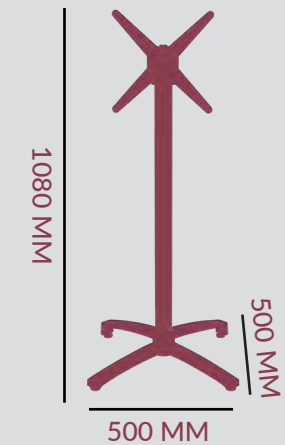

DIMENSIONS

4.1 KG

FRAME: ALUMINIUM POWDERCOATED
COLOUR OPTIONS:
ANTHRACITE

DIAMETER: 63 MM

TOP:

BOTTOM:

*BOOKER ROD ASSEMBLY

COLUMN

FOOTPRINT:

SCREW
DEPTH: 7 MM

TOP MAX:

∅ 800

800 x 800

SPIDER

FOOTPRINT:

ADJUSTABLE FOOTGLIDES:

(THREAD M8
L45 MM)