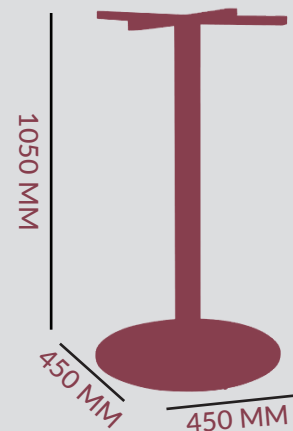

DIMENSIONS

15.5 KG
FRAME: STAINLESS STEEL #201
COLOUR OPTIONS:
BRASS
COPPER

DIAMETER: 63 MM

*PLATE/ SCREW ASSEMBLY

COLUMN

FOOTPRINT:

SCREW DEPTH: 20 MM

TOP MAX:

SPIDER

FOOTPRINT:

ADJUSTABLE FOOTGLIDES:

(THREAD M8 L6MM) x 5

BASE

540 BAR TABLE