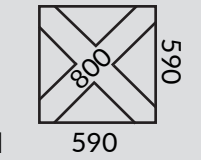

DIMENSIONS

 29.3 KG  
FRAME: MILD STEEL  
COLOUR OPTIONS:  
MATT WHITE

DIAMETER: 102 MM

\*PLATE/ SCREW ASSEMBLY

COLUMN

FOOTPRINT:

HOLE  
DEPTH: 20 MM

TOP MAX: