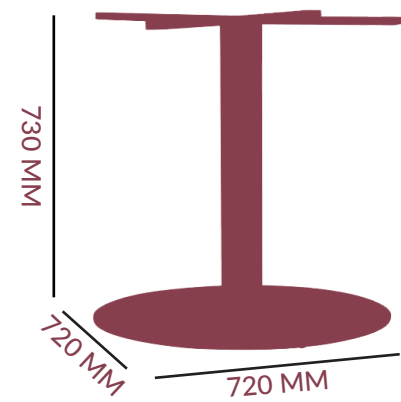

720 TABLE

DIMENSIONS

30.4 KG
FRAME: STAINLESS STEEL #201
COLOUR OPTIONS:
BRASS
COPPER

DIAMETER: 102 MM

*PLATE/ SCREW ASSEMBLY

COLUMN

FOOTPRINT:

HOLE DEPTH: 20 MM

TOP MAX:

SPIDER

FOOTPRINT:

ADJUSTABLE FOOTGLIDES:

THREAD M8 (L6 MM) x 5

BASE

450 BAR TABLE