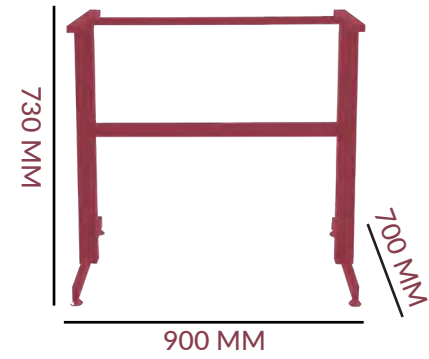

2 WAY TABLE

DIMENSIONS

10.2 KG
FRAME: MILD STEEL
COLOUR OPTIONS:
BLACK SEMI GLOSS

SQUARE: 60 x 60 MM

*PLATE/ SCREW ASSEMBLY

COLUMN

FOOTPRINT:

HOLE
DEPTH: 20 MM

TOP MAX:

FOOTPRINT:

ADJUSTABLE FOOTGLIDES:

(THREAD M8
L18 MM) x 4

BASE