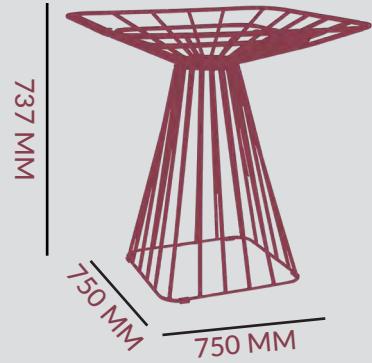

## COFFEE TABLE

DIMENSIONS

7 KG

BODY: ZINC PLATED STEEL

COLOUR OPTIONS:

BLACK  
WHITE

TOP MIN:

Ø 500

## TABLE

DIMENSIONS

10 KG

BODY: ZINC PLATED STEEL

COLOUR OPTIONS:

BLACK  
WHITE

TOP MIN:

750