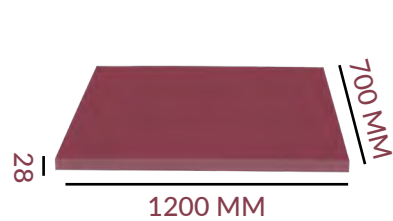

12 KG

17.2 KG

FRAME: RUBBERWOOD OR
NEW ZEALAND PINE

COLOUR OPTIONS:

WALNUT THU-5
LIGHT OAK THU-11
NATURAL THU-19
RUSTIC WALNUT T-07