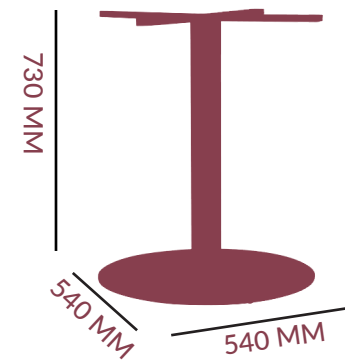

540 TABLE

DIMENSIONS

16.4 KG

FRAME: MILD STEEL
COLOUR OPTIONS:
MATT WHITE

DIAMETER: 76 MM

*PLATE/ SCREW ASSEMBLY

COLUMN

FOOTPRINT:

HOLE
DEPTH: 20 MM

TOP MAX:

SPIDER

FOOTPRINT:

ADJUSTABLE FOOTGLIDES:

THREAD M8
(L6 MM) x 5

BASE

720 TABLE