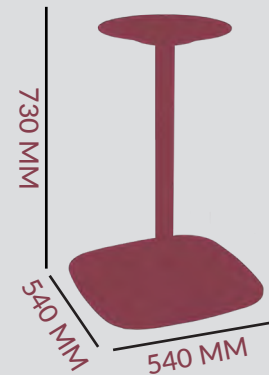

BASE

540 TABLE

DIMENSIONS

18.1 KG

FRAME: MILD STEEL
COLOUR OPTIONS:
MATT BLACK
MATT WHITE

DIAMETER: 63 MM

TOP:

BOTTOM:

*PLATE/ SCREW ASSEMBLY