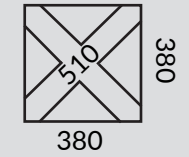

THREAD M10  
(L12 MM) x 4

BASE

BAR TABLE

DIMENSIONS

23.2 KG  
FRAME: CAST IRON  
COLOUR OPTIONS:  
BLACK GLOSS

\*SCREW/ NUT ASSEMBLY

COLUMN

FOOTPRINT: