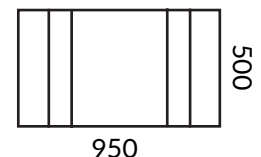

ADJUSTABLE FOOTGLIDES:

(THREAD M10 L12 MM) x 4

BASE