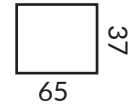

500 COFFEE TABLE

11 KG

BODY: RUBBER WOOD

STAIN OPTIONS:

(POLYURETHANE PROCESS)

LIGHT OAK THU-11

WALNUT THU-5

LEGS:

TOP:

*HAND MADE & CRAFTED

SPECS

FOOTPRINT:

BASE

700 COFFEE TABLE

13.5 KG

BODY: RUBBER WOOD

STAIN OPTIONS:

(POLYURETHANE PROCESS)

LIGHT OAK THU-11

WALNUT THU-5

LEGS:

TOP:

*HAND MADE & CRAFTED

SPECS

FOOTPRINT:

BASE

800BAR TABLE

22 KG

BODY: RUBBER WOOD

STAIN OPTIONS:

(POLYURETHANE PROCESS)

LIGHT OAK THU-11

WALNUT THU-5

LEGS:

TOP:

*HAND MADE & CRAFTED

SPECS

FOOTPRINT:

BASE