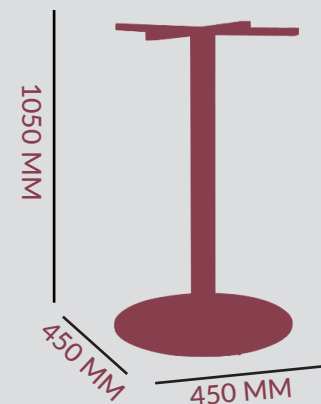

DIMENSIONS

MS 16.6 KG **SS** 17.3 KG

FRAME: MILD AND STAINLESS STEEL

COLOUR OPTIONS:

BLACK DISC/ BRASS COLLAR
WHITE DISC/ BRASS COLLAR
BLACK DISC/ COPPER COLLAR
WHITE DISC/ COPPER COLLAR
BRASS DISC/ BRASS COLLAR
COPPER DISC/ COPPER COLLAR

DIAMETER: 63 MM

TOP:

BOTTOM:

*PLATE/ SCREW AND BOOKER
ROD ASSEMBLY

COLUMN

FOOTPRINT:

**HOLE
DEPTH:** 20 MM

TOP MAX:

SPIDER

FOOTPRINT:

ADJUSTABLE FOOTGLIDES:

THREAD M8
(L6 MM) x 5

BASE

540 BAR TABLE