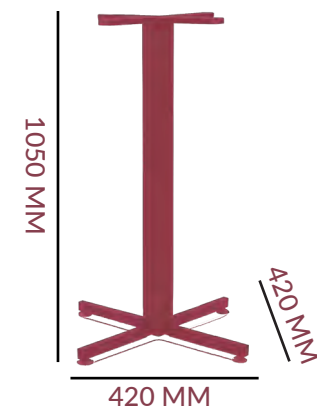

DIMENSIONS

9.2 KG

FRAME: MILD STEEL
COLOUR OPTIONS:
BLACK SEMI GLOSS

SQUARE: 60 x 60 MM

TOP:

BOTTOM:

*PLATE/ SCREW ASSEMBLY

COLUMN

FOOTPRINT:

HOLE
DEPTH: 20 MM

TOP MAX:

SPIDER

FOOTPRINT:

ADJUSTABLE FOOTGLIDES:

(THREAD M8
L18 MM) x 4

BASE