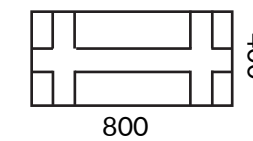

SCREW
DEPTH: 20 MM

TOP MAX: