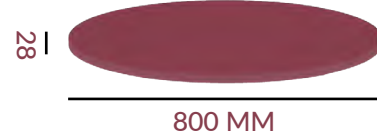

13 KG

FRAME: RUBBERWOOD

COLOUR OPTIONS:

WALNUT THU-5
LIGHT OAK THU-11
NATURAL THU-19