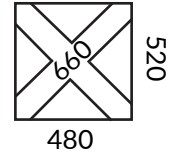

SPIDER

FOOTPRINT:

ADJUSTABLE FOOTGLIDES:

(THREAD M8
L8 MM) x 4

BASE

BAR TABLE