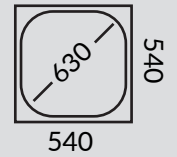

FOOTPRINT:

ADJUSTABLE FOOTGLIDES:

THREAD M8
(L6 MM) x 4

BASE

2 WAY TABLE