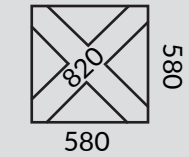

SPIDER

FOOTPRINT:

ADJUSTABLE FOOTGLIDES:

(THREAD M8
L18 MM) x 4

BASE

600 BAR TABLE