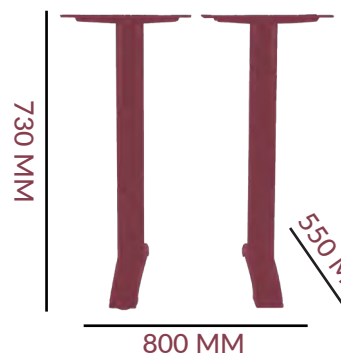

16.7 KG
FRAME: CAST IRON
COLOUR OPTIONS:
BLACK TEXTURED

DIMENSIONS

DIAMETER: 76 MM

TOP:

BOTTOM:

*BOOKER ROD ASSEMBLY

COLUMN

FOOTPRINT:

HOLE DEPTH: 7 MM

TOP MAX:

1400 x 800

SPIDER

FOOTPRINT:

ADJUSTABLE FOOTGLIDES:

(THREAD M10 L12 MM) x 4

BASE