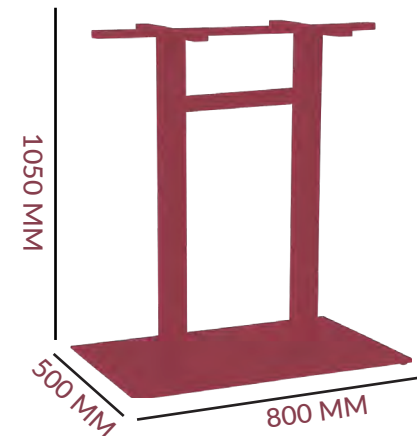

## 2 WAY BAR TABLE

DIMENSIONS

29.6 KG

FRAME: MILD STEEL  
COLOUR OPTIONS:  
MATT BLACK

SQUARE: 60 MM

\*PLATE/ SCREW ASSEMBLY

COLUMN

FOOTPRINT: