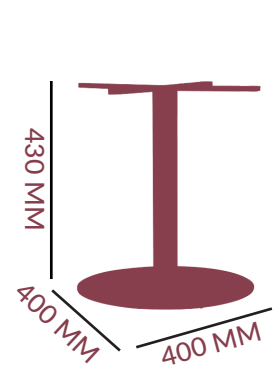

## BASE

DRYBAR

DIMENSIONS

18.7 KG

FRAME: MILD STEEL  
 COLOUR OPTIONS:  
 MATT BLACK  
 MATT WHITE

DIAMETER: 63 MM

\*PLATE/ SCREW ASSEMBLY

COLUMN

## COFFEE TABLE

DIMENSIONS

 9.4 KG  
 FRAME: MILD STEEL  
 COLOUR OPTIONS:  
 MATT BLACK

DIAMETER: 63 MM

\*PLATE/ SCREW ASSEMBLY

COLUMN

FOOTPRINT:

HOLE  
DEPTH: 20 MM