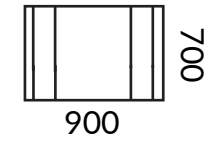

FOOTPRINT:

ADJUSTABLE FOOTGLIDES:

(THREAD M8
L18 MM) x 4

BASE