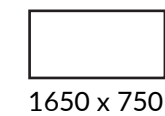

1200 TABLE

DIMENSIONS

10.1 KG

FRAME: STEEL & ALUMINIUM

COLOUR OPTIONS:

BLACK

WHITE

DIAMETER: 50 MM

TOP:

BOTTOM:

*SCREW ASSEMBLY

COLUMN

FOOTPRINT:

HOLE
DEPTH: 5 MM

TOP MIN:

TOP MAX:

SPIDER

LOCKABLE CASTORS:

(LOAD RATING
75KG)

FEET

1500 TABLE

DIMENSIONS

11.4 KG

FRAME: STEEL & ALUMINIUM

COLOUR OPTIONS:

BLACK

WHITE

DIAMETER: 50 MM

TOP:

BOTTOM:

*SCREW ASSEMBLY

COLUMN

FOOTPRINT:

SCREW
DEPTH: 5 MM

TOP MIN:

TOP MAX:

SPIDER

LOCKABLE CASTORS:

(LOAD RATING
75KG)

FEET

1800 TABLE

DIMENSIONS

12.7 KG

FRAME: STEEL & ALUMINIUM

COLOUR OPTIONS:

BLACK

WHITE

DIAMETER: 50 MM

TOP:

BOTTOM:

*SCREW ASSEMBLY

COLUMN

FOOTPRINT:

HOLE
DEPTH: 5 MM

TOP MIN:

TOP MAX:

SPIDER

LOCKABLE CASTORS:

(LOAD RATING
75KG)

FEET