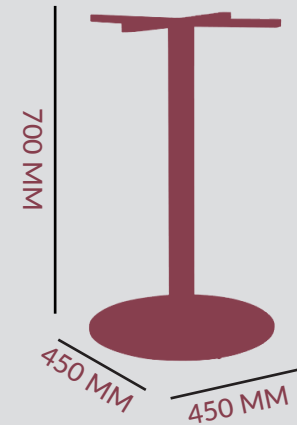

450 TABLE

DIMENSIONS

15.2 KG

FRAME: STAINLESS STEEL #201

COLOUR OPTIONS:

BRASS
COPPER

DIAMETER: 63 MM

TOP:

BOTTOM:

*PLATE/ SCREW ASSEMBLY

COLUMN

FOOTPRINT:

SCREW
DEPTH: 20 MM

TOP MAX:

Ø 800

800 x 800

SPIDER

FOOTPRINT:

ADJUSTABLE FOOTGLIDES:

(THREAD M8
L6 MM)

x 5

BASE