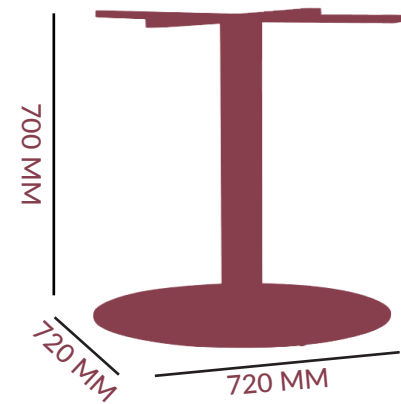

720 TABLE

DIMENSIONS

30.2 KG

FRAME: STAINLESS STEEL #201

COLOUR OPTIONS:

BRASS
COPPER

DIAMETER: 102 MM

TOP:

BOTTOM:

*PLATE/ SCREW ASSEMBLY

COLUMN

FOOTPRINT:

HOLE
DEPTH: 20 MM

TOP MAX:

Ø 1200

1200 x 1200

SPIDER

FOOTPRINT:

ADJUSTABLE FOOTGLIDES:

THREAD M8
(L6 MM)

BASE

450 TABLE