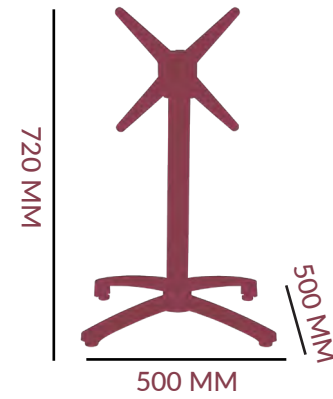

TABLE

DIMENSIONS

3.7 KG

FRAME: ALUMINIUM POWDERCOATED
COLOUR OPTIONS:
ANTHRACITE

DIAMETER: 63 MM

TOP:

BOTTOM:

*BOOKER ROD ASSEMBLY

COLUMN

FOOTPRINT:

HOLE
DEPTH: 7 MM

TOP MAX:

∅ 800

800 x 800

SPIDER

FOOTPRINT:

ADJUSTABLE FOOTGLIDES:

(THREAD M8
L45 MM)

BASE

BAR TABLE