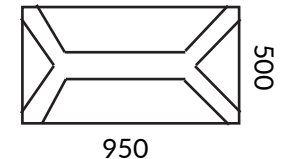

ADJUSTABLE FOOTGLIDES:

(THREAD M8
L45 MM)

BASE