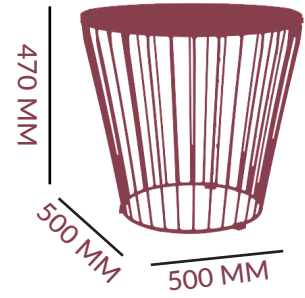

## COFFEE TABLE

DIMENSIONS

7 KG

BODY: ZINC PLATED STEEL

COLOUR OPTIONS:

BLACK  
WHITE

TOP MIN:

Ø 500