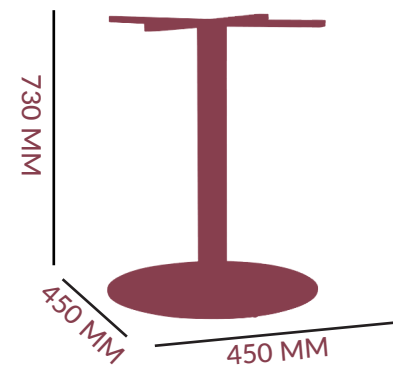

450 TABLE

DIMENSIONS

MS 15.8 KG **SS** 16.5 KG

FRAME: MILD AND STAINLESS STEEL

COLOUR OPTIONS:

BLACK DISC/ BRASS COLLAR
WHITE DISC/ BRASS COLLAR
BLACK DISC/ COPPER COLLAR
WHITE DISC/ COPPER COLLAR
BRASS DISC/ BRASS COLLAR
COPPER DISC/ COPPER COLLAR

DIAMETER: 63 MM

TOP:

BOTTOM:

*PLATE/ SCREW AND BOOKER
ROD ASSEMBLY

COLUMN

FOOTPRINT:

HOLE
DEPTH: 20 MM

TOP MAX:

SPIDER

FOOTPRINT:

ADJUSTABLE FOOTGLIDES:

THREAD M8
(L6 MM) x 5

BASE