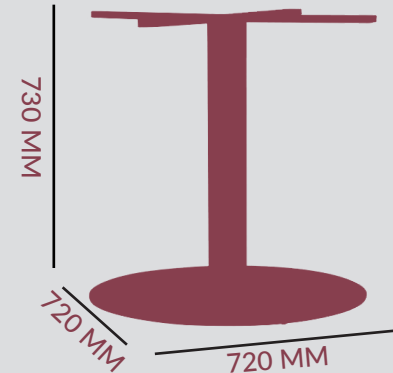

DIMENSIONS

28 KG

FRAME: MILD STEEL
COLOUR OPTIONS:
MATT WHITE

DIAMETER: 102 MM

*PLATE/ SCREW ASSEMBLY

COLUMN

FOOTPRINT:

HOLE
DEPTH: 20 MM

TOP MAX:

SPIDER

FOOTPRINT:

ADJUSTABLE FOOTGLIDES:

THREAD M8
(L6 MM) x 5

BASE

450 BAR TABLE