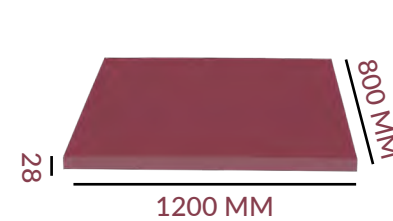

14.5 KG

19 KG

FRAME: RUBBERWOOD OR
NEW ZEALAND PINE

COLOUR OPTIONS:

WALNUT THU-5
LIGHT OAK THU-11
NATURAL THU-19
RUSTIC WALNUT T-07