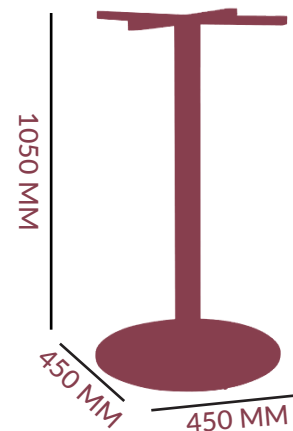

DIMENSIONS

15.2 KG

FRAME: MILD STEEL
COLOUR OPTIONS:
MATT WHITE

DIAMETER: 63 MM

*PLATE/ SCREW ASSEMBLY

COLUMN

FOOTPRINT:

SCREW
DEPTH: 20 MM

TOP MAX:

SPIDER

FOOTPRINT:

ADJUSTABLE FOOTGLIDES:

(THREAD M8
L6MM) x 5

BASE