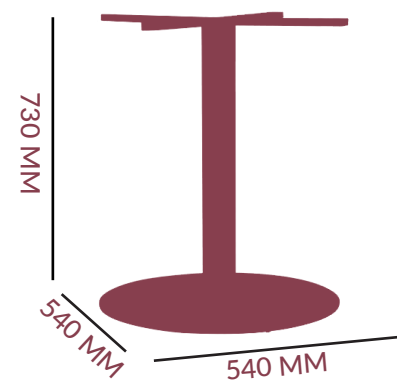

540 TABLE

DIMENSIONS

MS 17.7 KG **SS** 18.6 KG

FRAME: MILD AND STAINLESS STEEL

COLOUR OPTIONS:

BLACK DISC/ BRASS COLLAR
WHITE DISC/ BRASS COLLAR
BLACK DISC/ COPPER COLLAR
WHITE DISC/ COPPER COLLAR
BRASS DISC/ BRASS COLLAR
COPPER DISC/ COPPER COLLAR

DIAMETER: 76 MM

TOP:

BOTTOM:

*PLATE/ SCREW AND BOOKER
ROD ASSEMBLY

COLUMN

FOOTPRINT:

**HOLE
DEPTH:** 20 MM

TOP MAX:

SPIDER

FOOTPRINT:

ADJUSTABLE FOOTGLIDES:

THREAD M8
(L6 MM) x 5

BASE

450 BAR TABLE