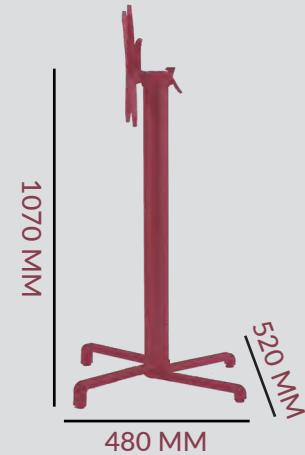

BAR TABLE

DIMENSIONS

6.7 KG

FRAME: COATED ALUMINIUM  
COLOUR OPTIONS:  
ANTHRACITE  
WHITE

DIAMETER: 75 MM

\*BOOKER ROD ASSEMBLY

COLUMN

FOOTPRINT: