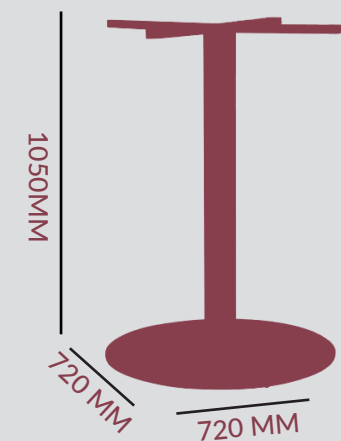

720 BAR TABLE

DIMENSIONS

29.3 KG

FRAME: MILD STEEL
COLOUR OPTIONS:
MATT BLACK

DIAMETER: 102 MM

*PLATE/ SCREW ASSEMBLY

COLUMN

FOOTPRINT:

HOLE
DEPTH: 20 MM

TOP MAX:

SPIDER

FOOTPRINT:

ADJUSTABLE FOOTGLIDES:

THREAD M8
(L6 MM) x 5

BASE