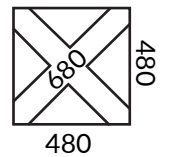

COLUMN

FOOTPRINT:

HOLE
DEPTH: 7 MM