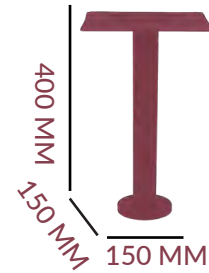

COFFEE TABLE