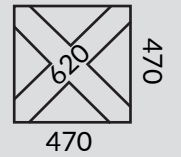

ADJUSTABLE FOOTGLIDES:

(THREAD M10 L12 MM) x 4

BASE

2 WAY TABLE