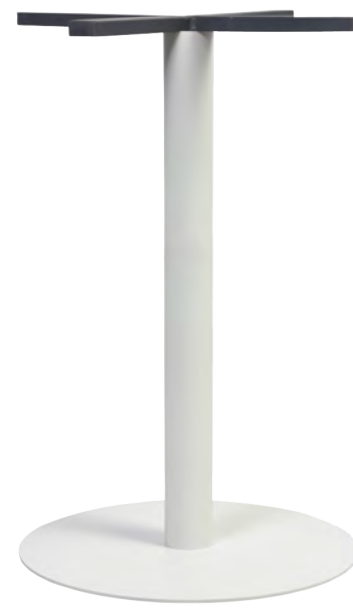

H730 TABLE BASE
(3 DISC SIZES AVAILABLE)