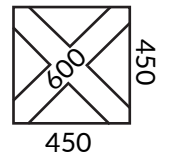

720 TABLE

DIMENSIONS

30.2 KG

FRAME: STAINLESS STEEL #201

COLOUR OPTIONS:

BRASS
COPPER

DIAMETER: 102 MM

TOP:

BOTTOM:

*PLATE/ SCREW ASSEMBLY

COLUMN

FOOTPRINT:

HOLE
DEPTH: 20 MM

TOP MAX:

Ø 1200

1200 x 1200

SPIDER

FOOTPRINT:

ADJUSTABLE FOOTGLIDES:

THREAD M8
(L6 MM)

BASE

450 TABLE

DIMENSIONS

15.3 KG

FRAME: STAINLESS STEEL #201

COLOUR OPTIONS:

BRASS
COPPER

DIAMETER: 63 MM

TOP:

BOTTOM:

*PLATE/ SCREW ASSEMBLY

COLUMN

FOOTPRINT:

SCREW
DEPTH: 20 MM

TOP MAX:

Ø 800

800 x 800

SPIDER

FOOTPRINT:

ADJUSTABLE FOOTGLIDES:

(THREAD M8
L6MM)

BASE

540 TABLE

DIMENSIONS

17.9 KG

FRAME: STAINLESS STEEL #201

COLOUR OPTIONS:

BRASS
COPPER

DIAMETER: 76 MM

TOP:

BOTTOM:

*PLATE/ SCREW ASSEMBLY

COLUMN

FOOTPRINT:

HOLE
DEPTH: 20 MM

TOP MAX:

Ø 1000

1000 x 1000

SPIDER

FOOTPRINT:

ADJUSTABLE FOOTGLIDES:

THREAD M8
(L6 MM)

BASE