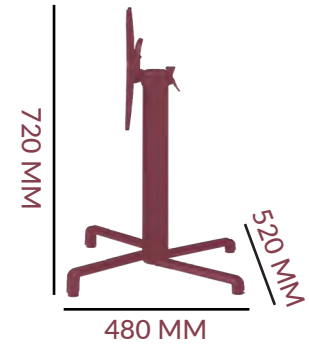

## BASE

TABLE

DIMENSIONS

5.8 KG

FRAME: COATED ALUMINIUM  
COLOUR OPTIONS:  
ANTRACITE  
WHITE

DIAMETER: 75 MM

\*BOOKER ROD ASSEMBLY

COLUMN