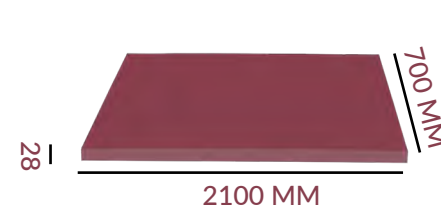

30 KG
FRAME: RUBBERWOOD
COLOUR OPTIONS:
WALNUT THU-5
LIGHT OAK THU-11

2100 x 700