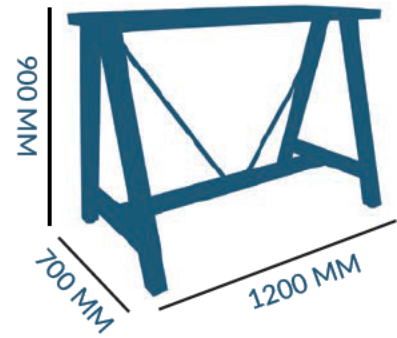

1200 DRYBAR

DIMENSIONS

22.2 KG

FRAME: MILD STEEL

COLOUR OPTIONS:

BLACK

BRACE COLOUR OPTIONS:

BLACK

BRASS

TOP BAR:

LEGS:

CROSS
BRACE:

TUBE (MM)

HOLE DEPTH: 38 MM

TOP MAX:

1200 x 700

1500 x 700 - 900

TOP

ADJUSTABLE FOOTGLIDES:

(THREAD M8
L15 MM)

x 4

CASTORS (OPTIONAL):

(THREAD M10
L60 MM)

x 4

FEET

1500 DRYBAR