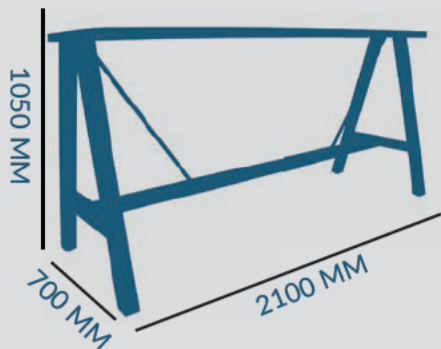

2100 DRYBAR

DIMENSIONS

29.6 KG

FRAME: MILD STEEL

COLOUR OPTIONS:

BLACK

WHITE

BRACE COLOUR OPTIONS:

BLACK

BRASS

WHITE

TOP BAR:

LEGS:

CROSS
BRACE:

TUBE (MM)

HOLE DEPTH: 38 MM

TOP MAX:

2100 x 700

2400 x 700 - 900

TOP

ADJUSTABLE FOOTGLIDES:

(THREAD M8
L15 MM)

x 4

FEET