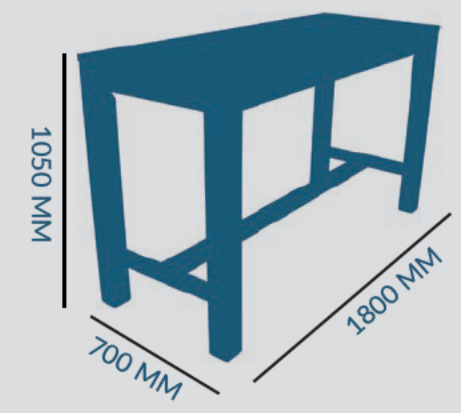

1200 x 700

TOP

1800 DRYBAR

DIMENSIONS

60 KG

FRAME: RUBBERWOOD  
STAIN COLOUR OPTIONS:  
LIGHT OAK THU - 11  
WALNUT THU - 5  
BLACK THU - 17

LEGS:

APRON: 90 MM