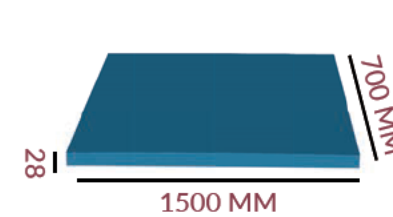

1200 x 700

14.5 KG

19 KG

**FRAME:** RUBBERWOOD OR  
NEW ZEALAND PINE  
**COLOUR OPTIONS:**  
WALNUT THU-5  
LIGHT OAK THU-11  
NATURAL THU-19  
RUSTIC WALNUT T-07

1200 x 800

21 KG

**FRAME:** RUBBERWOOD  
**COLOUR OPTIONS:**  
WALNUT THU-5  
LIGHT OAK THU-11  
NATURAL THU-19