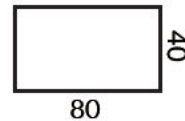

## 1800 DRYBAR

DIMENSIONS

38.9 KG

FRAME: MILD STEEL  
COLOUR OPTIONS:  
BLACK

TUBE:

STEEL  
GAUGE: 2 MM

TUBE (MM)

HOLE DEPTH: 15 MM