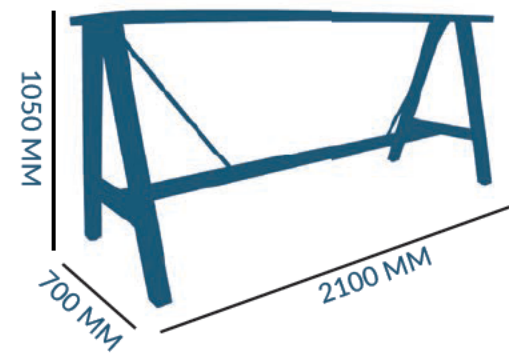

DIMENSIONS

21 KG (NO TOP)

FRAME: RUBBERWOOD

STAIN COLOUR OPTIONS:

LIGHT OAK THU-11

WALNUT THU-5

BRACE COLOUR OPTIONS:

BLACK

BRASS

LEGS:

CROSS
BRACE:

*SOLID HAND MADE AND
CRAFTED

BODY

SCREW LENGTH: 40 MM

TOP MAX:

2100 x 700

2400 x 700 - 900

TOP