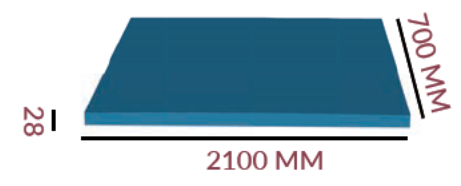

30 KG

FRAME: RUBBERWOOD
COLOUR OPTIONS:
WALNUT THU-5
LIGHT OAK THU-11