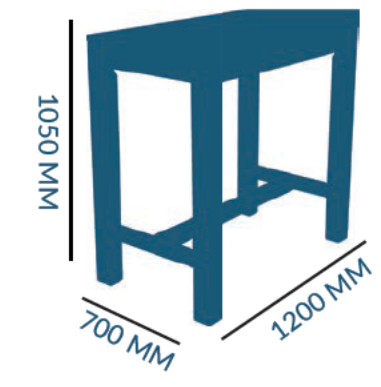

## 1800 DRYBAR

DIMENSIONS

38.9 KG

FRAME: MILD STEEL  
COLOUR OPTIONS:  
BLACK

TUBE:

STEEL  
GAUGE: 2 MM

TUBE (MM)

HOLE DEPTH: 15 MM

TOP MAX:

TOP

ADJUSTABLE FOOTGLIDES:

(THREAD M8  
L17 MM)  x 4

\*DESIGN GIVES TOPS  
FLOATING APPEARANCE

FEET

1200 DRYBAR

DIMENSIONS