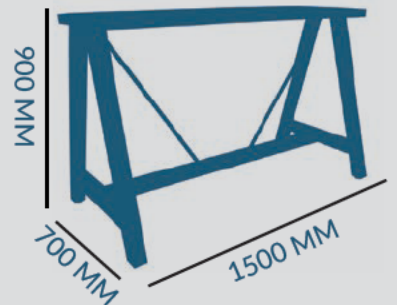

DIMENSIONS

24 KG

FRAME: MILD STEEL

COLOUR OPTIONS:

BLACK

BRACE COLOUR OPTIONS:

BLACK

BRASS

TOP BAR:

LEGS:

CROSS
BRACE:

TUBE (MM)

HOLE DEPTH: 38 MM

TOP MAX:

1500 x 700

1800 x 700 - 900

TOP

ADJUSTABLE FOOTGLIDES:

(THREAD M8
L15 MM)

x 4

CASTORS (OPTIONAL):

(THREAD M10
L60 MM)

x 4

FEET

1800 DRYBAR