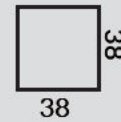

## 1800 DRYBAR

DIMENSIONS

MS 22.4 KG SS 22.5 KG

FRAME: MILD STEEL/ STAINLESS STEEL  
COLOUR OPTIONS:  
BLACK  
BRUSHED SS

TUBE:

STEEL  
GAUGE: 1.5 MM

TUBE (MM)

HOLE DEPTH: 38 MM