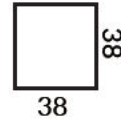

## 1200 DRYBAR

DIMENSIONS

MS 18.7 KG SS 18.8 KG

FRAME: MILD STEEL/ STAINLESS STEEL  
COLOUR OPTIONS:  
BLACK  
BRUSHED SS

TUBE:

STEEL  
GAUGE: 1.5 MM

TUBE (MM)

HOLE DEPTH: 38 MM