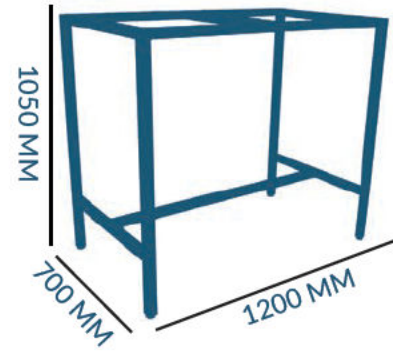

TOP MAX:

2100 x 700

2400 x 700 - 900

TOP

ADJUSTABLE FOOTGLIDES:

(THREAD M8  
L15 MM)

x 4

FEET

## 1200 DRYBAR

DIMENSIONS

MS 18.7 KG SS 18.8 KG

FRAME: MILD STEEL/ STAINLESS STEEL  
COLOUR OPTIONS:  
BLACK  
BRUSHED SS

TUBE:

STEEL  
GAUGE: 1.5 MM

TUBE (MM)

HOLE DEPTH: 38 MM