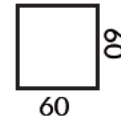

1200 DRYBAR

DIMENSIONS

18 KG (NO TOP)

FRAME: RUBBERWOOD

STAIN COLOUR OPTIONS:

LIGHT OAK THU-11

WALNUT THU-5

BRACE COLOUR OPTIONS:

BLACK

BRASS

LEGS:

CROSS
BRACE:

*SOLID HAND MADE AND
CRAFTED

BODY

SCREW LENGTH: 40MM

TOP MAX:

1200 x 700

1500 x 700 - 900

TOP

1800 DRYBAR

DIMENSIONS

20 KG (NO TOP)

FRAME: RUBBERWOOD

STAIN COLOUR OPTIONS:

LIGHT OAK THU-11

WALNUT THU-5

BRACE COLOUR OPTIONS:

BLACK

BRASS

LEGS:

CROSS
BRACE:

*SOLID HAND MADE AND
CRAFTED

BODY

SCREW LENGTH: 40 MM

TOP MAX:

1800 x 700

2100 x 700 - 900

TOP

2100 DRYBAR

DIMENSIONS

21 KG (NO TOP)

FRAME: RUBBERWOOD

STAIN COLOUR OPTIONS:

LIGHT OAK THU-11

WALNUT THU-5

BRACE COLOUR OPTIONS:

BLACK

BRASS

LEGS:

CROSS
BRACE:

*SOLID HAND MADE AND
CRAFTED

BODY

SCREW LENGTH: 40 MM

TOP MAX:

2100 x 700

2400 x 700 - 900

TOP