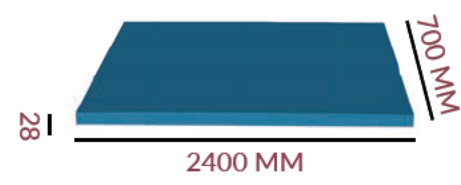

34.4 KG

FRAME: RUBBERWOOD  
COLOUR OPTIONS:  
WALNUT THU-5  
LIGHT OAK THU-11

1800 x 700

2100 x 700

2400 x 700