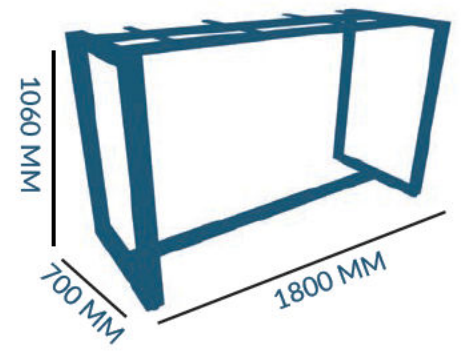

## 1800 DRYBAR

DIMENSIONS

MS 22.4 KG SS 22.5 KG

FRAME: MILD STEEL/ STAINLESS STEEL  
COLOUR OPTIONS:  
BLACK  
BRUSHED SS

TUBE:

STEEL  
GAUGE: 1.5 MM

TUBE (MM)

HOLE DEPTH: 38 MM

TOP MAX:

TOP

ADJUSTABLE FOOTGLIDES:

(THREAD M8  
L20 MM)  x 4

CASTOR FOOTGLIDES:

CASTORS CAN BE FITTED  
FOR \$180 + GST

FEET

## 1800 DRYBAR

DIMENSIONS

38.9 KG

FRAME: MILD STEEL  
COLOUR OPTIONS:  
BLACK

TUBE:

STEEL  
GAUGE: 2 MM

TUBE (MM)

HOLE DEPTH: 15 MM