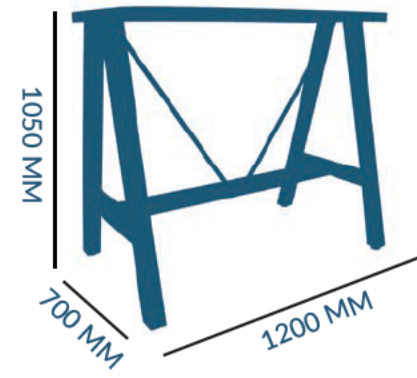

1200 DRYBAR

DIMENSIONS

18 KG (NO TOP)

FRAME: RUBBERWOOD

STAIN COLOUR OPTIONS:

LIGHT OAK THU-11

WALNUT THU-5

BRACE COLOUR OPTIONS:

BLACK

BRASS

LEGS:

CROSS
BRACE:

*SOLID HAND MADE AND
CRAFTED

BODY

SCREW LENGTH: 40MM

TOP MAX:

1200 x 700

1500 x 700 - 900

TOP

1800 DRYBAR