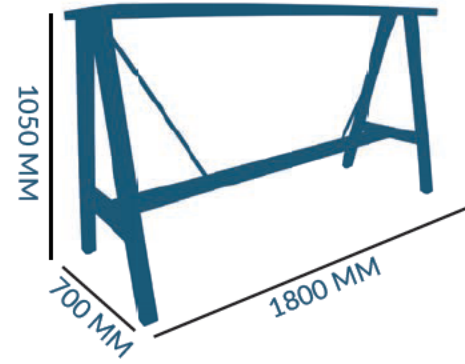

1800 DRYBAR

DIMENSIONS

27.8 KG

FRAME: MILD STEEL

COLOUR OPTIONS:

BLACK

WHITE

BRACE COLOUR OPTIONS:

BLACK

BRASS

WHITE

TOP BAR:

LEGS:

CROSS
BRACE:

TUBE (MM)

HOLE DEPTH: 38 MM

TOP MAX:

1800 x 700

2100 x 700 - 900

TOP

ADJUSTABLE FOOTGLIDES:

(THREAD M8
L15 MM)

x 4

FEET