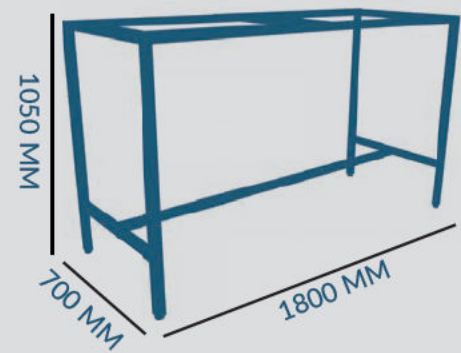

## 1200 DRYBAR

DIMENSIONS

MS 18.7 KG SS 18.8 KG

FRAME: MILD STEEL/ STAINLESS STEEL  
COLOUR OPTIONS:  
BLACK  
BRUSHED SS

TUBE:

STEEL  
GAUGE: 1.5 MM

TUBE (MM)

HOLE DEPTH: 38 MM

TOP MAX:

TOP

ADJUSTABLE FOOTGLIDES:

(THREAD M8  
L20 MM)  x 4

CASTOR FOOTGLIDES:

CASTORS CAN BE FITTED  
FOR \$180 + GST

FEET

## 1800 DRYBAR

DIMENSIONS

MS 22.4 KG SS 22.5 KG

FRAME: MILD STEEL/ STAINLESS STEEL  
COLOUR OPTIONS:  
BLACK  
BRUSHED SS

TUBE:

STEEL  
GAUGE: 1.5 MM

TUBE (MM)

HOLE DEPTH: 38 MM