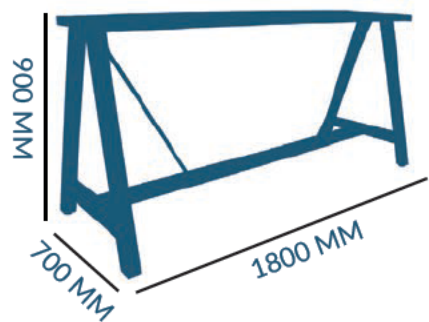

DIMENSIONS

25.8 KG

FRAME: MILD STEEL

COLOUR OPTIONS:

BLACK

BRACE COLOUR OPTIONS:

BLACK

BRASS

TOP BAR:

LEGS:

CROSS
BRACE:

TUBE (MM)

HOLE DEPTH: 38 MM

TOP MAX:

1800 x 700

2100 x 700 - 900

TOP

ADJUSTABLE FOOTGLIDES:

(THREAD M8
L15 MM)

x 4

CASTORS AVAILABLE:

(THREAD M10
L60 MM)

x 4

FEET