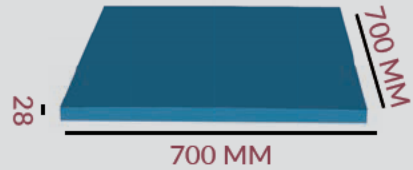

SQUARE

7 KG

10 KG

FRAME: RUBBERWOOD OR
NEW ZEALAND PINE
STAIN OPTIONS:
BLACK THU-17
WALNUT THU-5
LIGHT OAK THU-11
NATURAL THU-19
RUSTIC WALNUT T-07

SQUARE - 700 MM