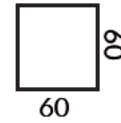

1200 DRYBAR

DIMENSIONS

18 KG (NO TOP)

FRAME: RUBBERWOOD

STAIN COLOUR OPTIONS:

LIGHT OAK THU-11

WALNUT THU-5

BRACE COLOUR OPTIONS:

BLACK

BRASS

LEGS:

CROSS
BRACE:

*SOLID HAND MADE AND
CRAFTED

BODY

SCREW LENGTH: 40MM

TOP MAX:

1200 x 700

1500 x 700 - 900

TOP

1800 DRYBAR

DIMENSIONS

20 KG (NO TOP)

FRAME: RUBBERWOOD

STAIN COLOUR OPTIONS:

LIGHT OAK THU-11

WALNUT THU-5

BRACE COLOUR OPTIONS:

BLACK

BRASS

LEGS:

CROSS
BRACE:

*SOLID HAND MADE AND
CRAFTED

BODY

SCREW LENGTH: 40 MM

TOP MAX:

1800 x 700

2100 x 700 - 900

TOP

2100 DRYBAR

DIMENSIONS

21 KG (NO TOP)

FRAME: RUBBERWOOD

STAIN COLOUR OPTIONS:

LIGHT OAK THU-11

WALNUT THU-5

BRACE COLOUR OPTIONS:

BLACK

BRASS

LEGS:

CROSS
BRACE:

*SOLID HAND MADE AND
CRAFTED

BODY

SCREW LENGTH: 40 MM

TOP MAX:

2100 x 700

2400 x 700 - 900

TOP