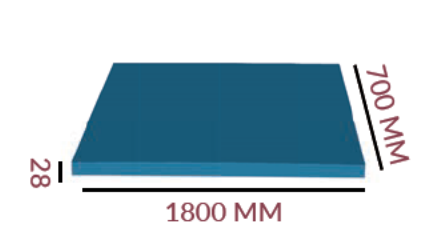

RECTANGLE

NZ 18.5 KG RW 25 KG

FRAME: RUBBERWOOD OR
NEW ZEALAND PINE
STAIN OPTIONS:
WALNUT THU-5
LIGHT OAK THU-11
NATURAL THU-19
RUSTIC WALNUT T-07