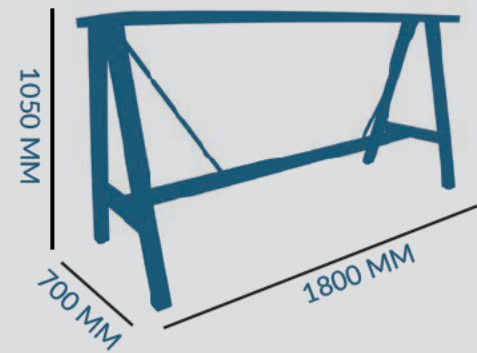

DIMENSIONS

20 KG (NO TOP)

FRAME: RUBBERWOOD

STAIN COLOUR OPTIONS:

LIGHT OAK THU-11

WALNUT THU-5

BRACE COLOUR OPTIONS:

BLACK

BRASS

LEGS:

CROSS
BRACE:

*SOLID HAND MADE AND
CRAFTED

BODY

SCREW LENGTH: 40 MM

TOP MAX:

1800 x 700

2100 x 700 - 900

TOP

2100 DRYBAR