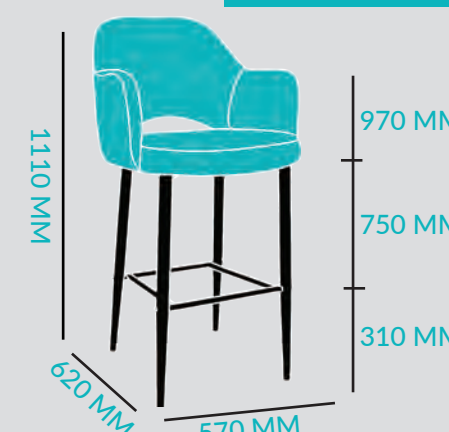

STOOL 750MM HIGH

[DOWNLOAD](#)

[VIEW PAGE](#)

10.8 - 11.6 KG

FRAME: MILD STEEL
TEXTILE OPTIONS:
 GRAVITY
 EASTWOOD
 VINYL
 UNUPHOLSTERED
FRAME FINISH:
 BLACK
 BLACK/BRASS
 LIGHT OAK
 LIGHT WALNUT
 DARK WALNUT
 COPPER
 BRASS

METAL 4 LEG

10.5 - 11.3 KG

FRAME: SOLID ASH TIMBER
TEXTILE OPTIONS:
 GRAVITY
 EASTWOOD
 VINYL
 UNUPHOLSTERED
FRAME COLOURS:
 LIGHT OAK
 LIGHT WALNUT

TIMBER 4 LEG

11.5 - 12.3 KG

FRAME: MILD STEEL
TEXTILE OPTIONS:
 GRAVITY
 EASTWOOD
 VINYL
 UNUPHOLSTERED
FRAME FINISH:
 BLACK
 LIGHT WALNUT
 DARK WALNUT

STOOL 650MM HIGH

12.9 - 13.7 KG

FRAME: MILD STEEL
TEXTILE OPTIONS:
 GRAVITY
 EASTWOOD
 VINYL
 UNUPHOLSTERED
FRAME FINISH:
 BLACK
 BLACK BRASS
 LIGHT OAK
 LIGHT & DARK WALNUT

STOOL 750MM HIGH

[DOWNLOAD](#)