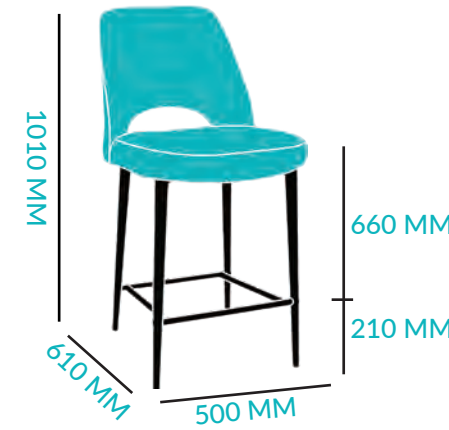

8.8 - 10 KG

FRAME: MILD STEEL
TEXTILE OPTIONS:
 GRAVITY
 EASTWOOD
 VINYL
 UNUPHOLSTERED
FRAME FINISH:
 BLACK
 BLACK/BRASS
 LIGHT OAK
 LIGHT WALNUT
 DARK WALNUT
 COPPER
 BRASS

METAL 4 LEG

8.5 - 9.7 KG

FRAME: SOLID ASH TIMBER
TEXTILE OPTIONS:
 GRAVITY
 EASTWOOD
 VINYL
 UNUPHOLSTERED
FRAME COLOURS:
 LIGHT OAK
 LIGHT WALNUT

TIMBER 4 LEG

9.5 - 10.7 KG

FRAME: MILD STEEL
TEXTILE OPTIONS:
 GRAVITY
 EASTWOOD
 VINYL
 UNUPHOLSTERED
FRAME FINISH:
 BLACK
 LIGHT WALNUT
 DARK WALNUT

STOOL 650MM HIGH

10.8 - 12.1 KG

FRAME: MILD STEEL
TEXTILE OPTIONS:
 GRAVITY
 EASTWOOD
 VINYL
 UNUPHOLSTERED
FRAME FINISH:
 BLACK
 BLACK BRASS
 LIGHT OAK
 LIGHT & DARK WALNUT

STOOL 750MM HIGH

[DOWNLOAD](#)

[VIEW PAGE](#)

10.8 - 11.6 KG

FRAME: MILD STEEL
TEXTILE OPTIONS:
 GRAVITY
 EASTWOOD
 VINYL
 UNUPHOLSTERED
FRAME FINISH:
 BLACK
 BLACK/BRASS
 LIGHT OAK
 LIGHT WALNUT
 DARK WALNUT
 COPPER
 BRASS