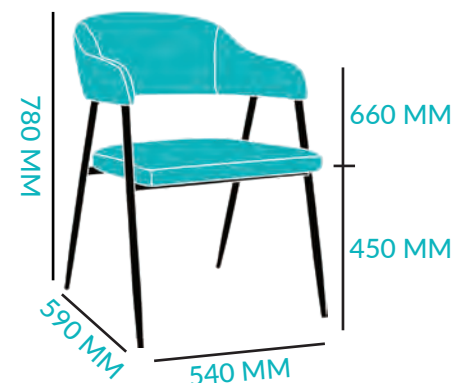

[DOWNLOAD](#)

[VIEW PAGE](#)

5.75 - 6KG
FRAME: AMERICAN OAK
TEXTILE OPTIONS:
EASTWOOD
VINYL
UNUPHOLSTERED

CHAIR - UPHOLSTERED SEAT

5.9 - 6.2KG
FRAME: AMERICAN OAK
TEXTILE OPTIONS:
EASTWOOD
VINYL
UNUPHOLSTERED

CHAIR - FULLY UPHOLSTERED

8.25 - 8.5KG
FRAME: AMERICAN OAK
TEXTILE OPTIONS:
EASTWOOD
VINYL
UNUPHOLSTERED

STOOL - UPHOLSTERED SEAT

8.4 - 8.7 KG
FRAME: AMERICAN OAK
TEXTILE OPTIONS:
EASTWOOD
VINYL
UNUPHOLSTERED

STOOL - FULLY UPHOLSTERED

[DOWNLOAD](#)

[VIEW PAGE](#)

6.4 - 6.8 KG
FRAME: STEEL TUBE
TEXTILE OPTIONS:
GRAVITY
VINYL
UNUPHOLSTERED

ARM CHAIR

STOOL - DISC

STOOL - 4LEG

STOOL DUBLIN