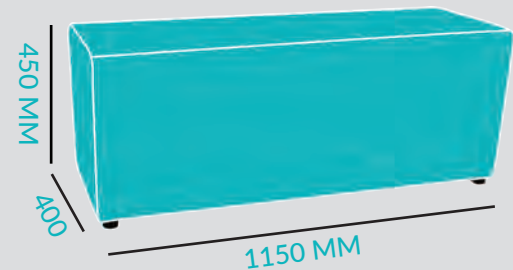

FRAME: TIMBER
TEXTILE OPTIONS:
VINYL BLACK
VINYL RED
VINYL BLUE

OTTOMAN - BENCH

DOWNLOAD

VIEW PAGE