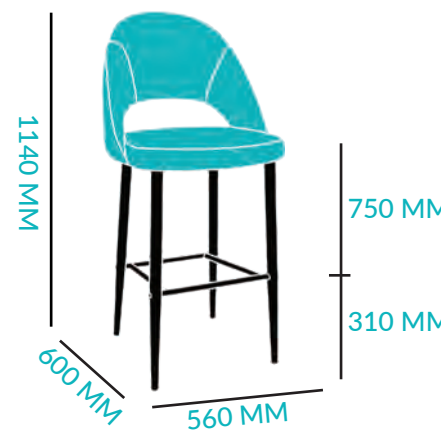

11.9 - 12.6 KG
FRAME: MILD STEEL
TEXTILE OPTIONS:
BODHI
REGIS
VINYL
UNUPHOLSTERED
FRAME FINISH:
BLACK
BLACK BRASS
LIGHT OAK
LIGHT & DARK WALNUT

STOOL 750MM HIGH