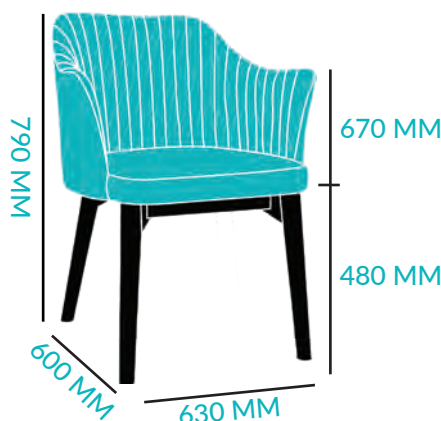

10.2 - 11 KG
FRAME: SOLID ASH TIMBER
TEXTILE OPTIONS:
GRAVITY
UNUPHOLSTERED
FRAME COLOURS:
LIGHT OAK
LIGHT WALNUT