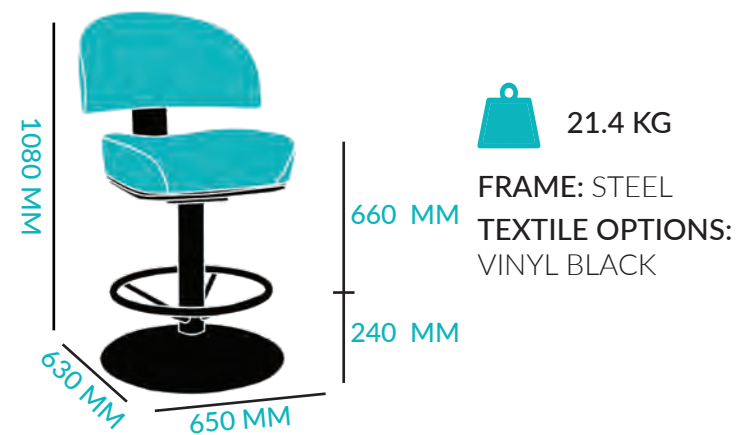

STOOL - FULLY UPHOLSTERED

[DOWNLOAD](#)

[VIEW PAGE](#)

6.4 - 6.8 KG
FRAME: STEEL TUBE
TEXTILE OPTIONS:
GRAVITY
VINYL
UNUPHOLSTERED

ARM CHAIR

STOOL - DISC

STOOL - 4LEG

STOOL DUBLIN