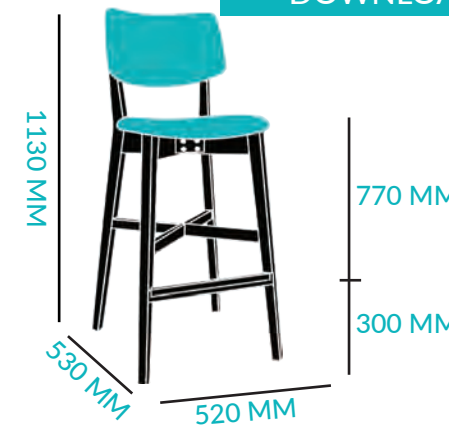

TIMBER 4 LEG

5.75 - 6 KG
FRAME: AMERICAN OAK
TEXTILE OPTIONS:
EASTWOOD
VINYL
UNUPHOLSTERED

CHAIR - UPHOLSTERED SEAT

6.3 - 6.6 KG
FRAME: AMERICAN OAK
TEXTILE OPTIONS:
EASTWOOD
VINYL
UNUPHOLSTERED

CHAIR - FULLY UPHOLSTERED

8.25 - 8.5 KG
FRAME: AMERICAN OAK
TEXTILE OPTIONS:
EASTWOOD
VINYL
UNUPHOLSTERED

STOOL - UPHOLSTERED SEAT

8.8 - 9.1 KG
FRAME: AMERICAN OAK
TEXTILE OPTIONS:
EASTWOOD
VINYL
UNUPHOLSTERED

STOOL - FULLY UPHOLSTERED