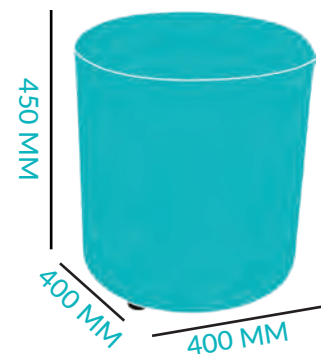

STOOL - FULLY UPHOLSTERED

[DOWNLOAD](#)

[VIEW PAGE](#)

6.4 - 6.8 KG
FRAME: STEEL TUBE
TEXTILE OPTIONS:
GRAVITY
VINYL
UNUPHOLSTERED

ARM CHAIR

STOOL - DISC

STOOL - 4LEG

STOOL DUBLIN