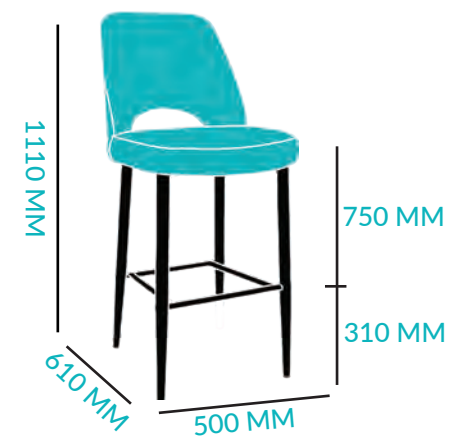

8.8 - 10 KG

FRAME: MILD STEEL
TEXTILE OPTIONS:
 GRAVITY
 EASTWOOD
 VINYL
 UNUPHOLSTERED
FRAME FINISH:
 BLACK
 BLACK/BRASS
 LIGHT OAK
 LIGHT WALNUT
 DARK WALNUT
 COPPER
 BRASS

METAL 4 LEG

8.5 - 9.7 KG

FRAME: SOLID ASH TIMBER
TEXTILE OPTIONS:
 GRAVITY
 EASTWOOD
 VINYL
 UNUPHOLSTERED
FRAME COLOURS:
 LIGHT OAK
 LIGHT WALNUT

TIMBER 4 LEG

9.5 - 10.7 KG

FRAME: MILD STEEL
TEXTILE OPTIONS:
 GRAVITY
 EASTWOOD
 VINYL
 UNUPHOLSTERED
FRAME FINISH:
 BLACK
 LIGHT WALNUT
 DARK WALNUT

STOOL 650MM HIGH

10.8 - 12.1 KG

FRAME: MILD STEEL
TEXTILE OPTIONS:
 GRAVITY
 EASTWOOD
 VINYL
 UNUPHOLSTERED
FRAME FINISH:
 BLACK
 BLACK BRASS
 LIGHT OAK
 LIGHT & DARK WALNUT

STOOL 750MM HIGH

[DOWNLOAD](#)

[VIEW PAGE](#)

10.8 - 11.6 KG

FRAME: MILD STEEL
TEXTILE OPTIONS:
 GRAVITY
 EASTWOOD
 VINYL
 UNUPHOLSTERED
FRAME FINISH:
 BLACK
 BLACK/BRASS
 LIGHT OAK
 LIGHT WALNUT
 DARK WALNUT
 COPPER
 BRASS