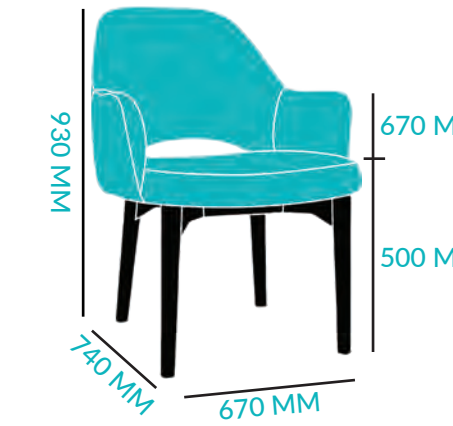

TIMBER 4 LEG

14.6 - 15.3 KG

FRAME: SOLID ASH TIMBER
TEXTILE OPTIONS:
GRAVITY
EASTWOOD
VINYL
UNUPHOLSTERED
FRAME COLOURS:
LIGHT OAK
LIGHT WALNUT