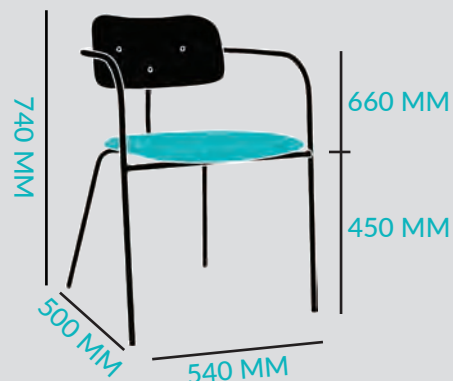

5.2 KG
FRAME: STEEL TUBE
TEXTILE OPTIONS:
VINYL
UNUPHOLSTERED