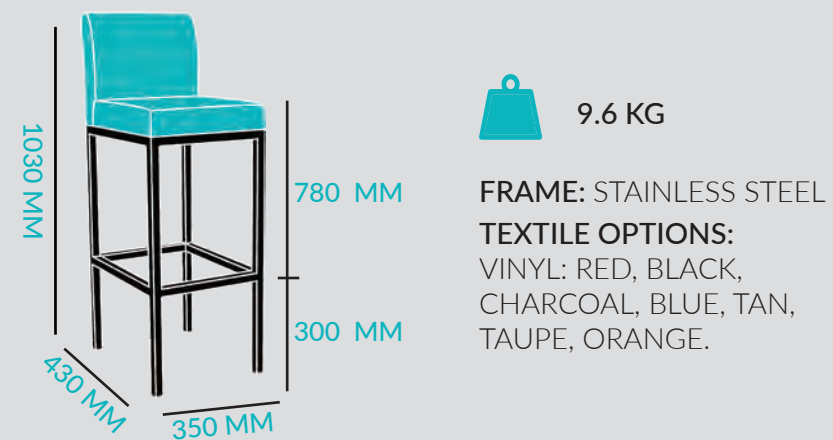

STOOL - FULLY UPHOLSTERED

[DOWNLOAD](#)

[VIEW PAGE](#)

6.4 - 6.8 KG
FRAME: STEEL TUBE
TEXTILE OPTIONS:
GRAVITY
VINYL
UNUPHOLSTERED

ARM CHAIR

STOOL - DISC

STOOL - 4LEG

STOOL DUBLIN