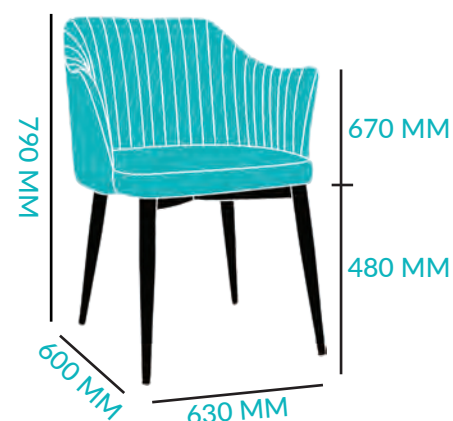

ARM CHAIR

10.5 - 10.8 KG
FRAME: MILD STEEL
TEXTILE OPTIONS:
GRAVITY
UNUPHOLSTERED
FRAME FINISH:
BLACK
LIGHT OAK
LIGHT & DARK WALNUT

METAL 4 LEG