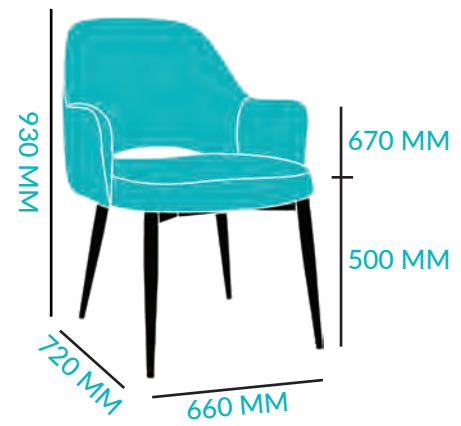

METAL 4 LEG

14 - 14.7 KG

FRAME: MILD STEEL
TEXTILE OPTIONS:
GRAVITY
EASTWOOD
VINYL
UNUPHOLSTERED
FRAME FINISH:
BLACK
BLACK BRASS
LIGHT OAK
LIGHT & DARK WALNUT

METAL 4 LEG