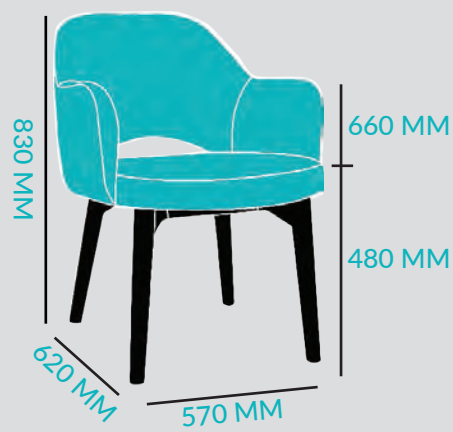

TIMBER 4 LEG

10.5 - 11.3 KG

FRAME: SOLID ASH TIMBER
TEXTILE OPTIONS:
GRAVITY
EASTWOOD
VINYL
UNUPHOLSTERED
FRAME COLOURS:
LIGHT OAK
LIGHT WALNUT