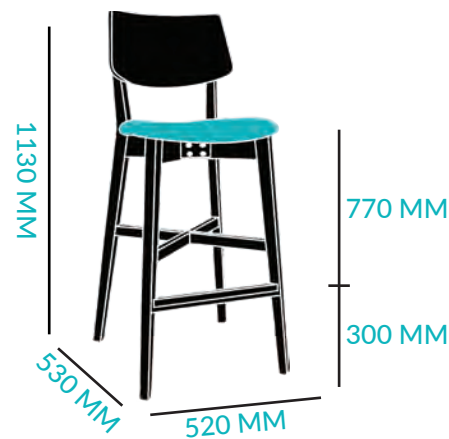

TIMBER 4 LEG

5.75 - 6 KG
FRAME: AMERICAN OAK
TEXTILE OPTIONS:
EASTWOOD
VINYL
UNUPHOLSTERED

CHAIR - UPHOLSTERED SEAT

6.3 - 6.6 KG
FRAME: AMERICAN OAK
TEXTILE OPTIONS:
EASTWOOD
VINYL
UNUPHOLSTERED

CHAIR - FULLY UPHOLSTERED

8.25 - 8.5 KG
FRAME: AMERICAN OAK
TEXTILE OPTIONS:
EASTWOOD
VINYL
UNUPHOLSTERED

STOOL - UPHOLSTERED SEAT

8.8 - 9.1 KG
FRAME: AMERICAN OAK
TEXTILE OPTIONS:
EASTWOOD
VINYL
UNUPHOLSTERED

STOOL - FULLY UPHOLSTERED