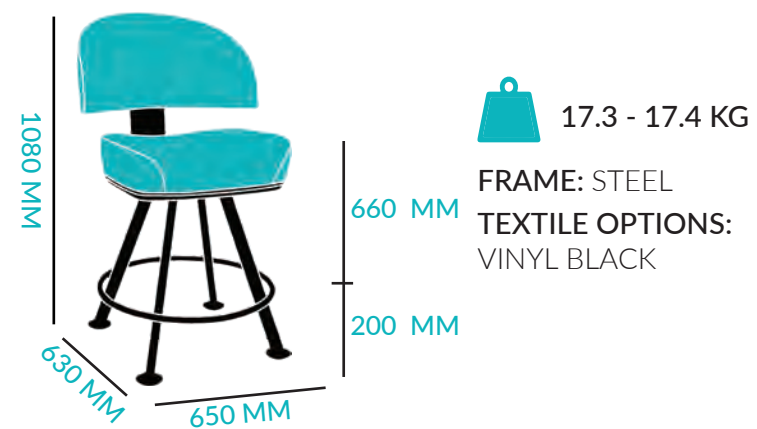

STOOL - FULLY UPHOLSTERED

[DOWNLOAD](#)

[VIEW PAGE](#)

6.4 - 6.8 KG
FRAME: STEEL TUBE
TEXTILE OPTIONS:
GRAVITY
VINYL
UNUPHOLSTERED

ARM CHAIR

STOOL - DISC

STOOL - 4LEG

STOOL DUBLIN