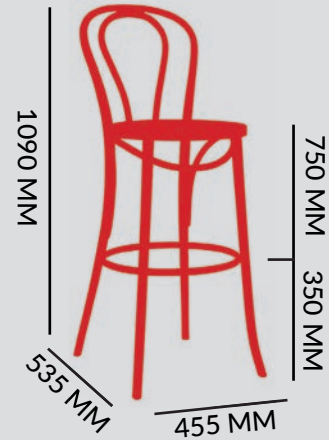

DIMENSIONS

**SEAT:** 15  
**BACK:** 13

\*HIGHLY DURABLE WITH FOOT  
 GLIDES ATTACHED

SPECS

STOOL

DIMENSIONS

 3.6 KG  
FRAME: EUROPEAN BEECH  
COLOUR OPTIONS:  
LIGHT OAK THU-11  
WALNUT - THUR 5  
BLACK - THU 17

## CHAIR

## DIMENSIONS

3.2 KG

FRAME: EUROPEAN BEECH

STAIN OPTIONS:

LIGHT OAK  
WALNUT  
BLACK

STACKABLE:

NO

\*SOLID WOOD HAND MADE AND  
CRAFTED

## DIMENSIONS

4.5 KG

FRAME: EUROPEAN BEECH

STAIN OPTIONS:

LIGHT OAK  
WALNUT  
BLACK

STACKABLE:

NO

\*SOLID WOOD HAND MADE AND  
CRAFTED