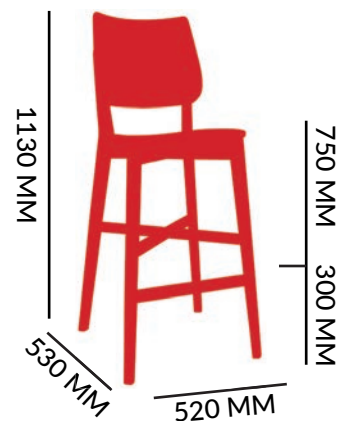

[VIEW SPECS](#)

CHAIR

STOOL

OLIVIA

 5.5 KG

**FRAME:** RUBBERWOOD  
**COLOUR OPTIONS:**  
LIGHT OAK THUR - 11  
WALNUT THUR - 5

**LEGS:** 

**APRON:** 60 MM

\*SOLID WOOD HAND MADE AND CRAFTED

\*THE WARRANTY IS VOIDED FOR CLIENTS WHO ASSEMBLE THE PRODUCT

DIMENSIONS

COLUMN

WARNINGS

CHAIR

**6 KG**  
**FRAME:** AMERICAN OAK  
**COLOUR OPTIONS:**  
 LIGHT OAK THU-11  
 WALNUT THUR - 5  
 BLACK THU - 17

DIMENSIONS

**SEAT:** 15  
**BACK:** 13

\*HIGHLY DURABLE WITH FOOT  
 GLIDES ATTACHED

SPECS

STOOL

**8.5 KG**  
**FRAME:** AMERICAN OAK  
**COLOUR OPTIONS:**  
 LIGHT OAK THUR - 11  
 WALNUT THUR - 5  
 BLACK THUR - 17