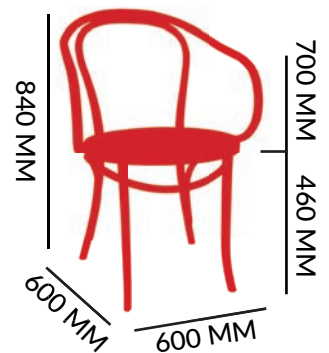

DIMENSIONS

4.5 KG

FRAME: EUROPEAN BEECH

STAIN OPTIONS:

LIGHT OAK
WALNUT
BLACK

STACKABLE:

NO

*SOLID WOOD HAND MADE AND
CRAFTED

FRAME