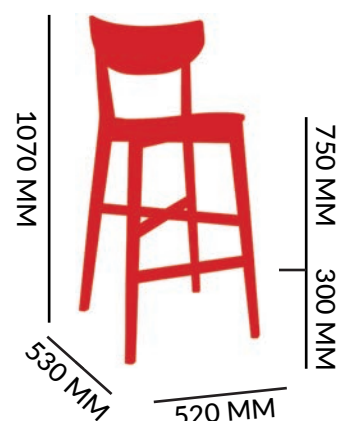

DIMENSIONS

**SEAT:** 15  
**BACK:** 13

\*HIGHLY DURABLE WITH FOOT  
 GLIDES ATTACHED

SPECS

STOOL

**7.8 KG**  
**FRAME:** AMERICAN OAK  
**COLOUR OPTIONS:**  
 LIGHT OAK THUR - 11  
 WALNUT THUR - 5  
 BLACK THUR - 17

DIMENSIONS

**SEAT:** 15  
**BACK:** 13

\*HIGHLY DURABLE WITH FOOT  
 GLIDES ATTACHED

SPECS

CHAIR

**5.05 KG**  
**FRAME:** AMERICAN OAK  
**COLOUR OPTIONS:**  
 LIGHT OAK THU-11  
 WALNUT - THUR 5  
 BLACK - THU 17

DIMENSIONS

**SEAT:** 15  
**BACK:** 13

\*HIGHLY DURABLE WITH FOOT  
 GLIDES ATTACHED

SPECS

STOOL

**7.55 KG**  
**FRAME:** AMERICAN OAK  
**COLOUR OPTIONS:**  
 LIGHT OAK THUR - 11  
 WALNUT THUR - 5  
 BLACK THUR - 17

DIMENSIONS

**SEAT:** 15  
**BACK:** 13

\*HIGHLY DURABLE WITH FOOT  
 GLIDES ATTACHED

SPECS

STOOL

DIMENSIONS

 3.6 KG  
FRAME: EUROPEAN BEECH  
COLOUR OPTIONS:  
LIGHT OAK THU-11  
WALNUT - THUR 5  
BLACK - THU 17