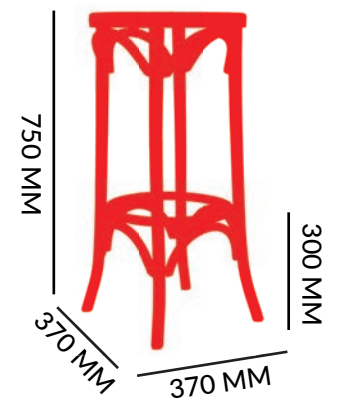

DIMENSIONS

**SEAT:** 15  
**BACK:** 13

\*HIGHLY DURABLE WITH FOOT  
 GLIDES ATTACHED

SPECS

STOOL

**7.8 KG**  
**FRAME:** AMERICAN OAK  
**COLOUR OPTIONS:**  
 LIGHT OAK THUR - 11  
 WALNUT THUR - 5  
 BLACK THUR - 17

DIMENSIONS

**SEAT:** 15  
**BACK:** 13

\*HIGHLY DURABLE WITH FOOT  
 GLIDES ATTACHED

SPECS

CHAIR

**5.05 KG**  
**FRAME:** AMERICAN OAK  
**COLOUR OPTIONS:**  
 LIGHT OAK THU-11  
 WALNUT - THUR 5  
 BLACK - THU 17

DIMENSIONS

**SEAT:** 15  
**BACK:** 13

\*HIGHLY DURABLE WITH FOOT  
 GLIDES ATTACHED

SPECS

STOOL

**7.55 KG**  
**FRAME:** AMERICAN OAK  
**COLOUR OPTIONS:**  
 LIGHT OAK THUR - 11  
 WALNUT THUR - 5  
 BLACK THUR - 17

DIMENSIONS

**SEAT:** 15  
**BACK:** 13

\*HIGHLY DURABLE WITH FOOT  
 GLIDES ATTACHED

SPECS

STOOL

DIMENSIONS

 3.6 KG  
FRAME: EUROPEAN BEECH  
COLOUR OPTIONS:  
LIGHT OAK THU-11  
WALNUT - THUR 5  
BLACK - THU 17