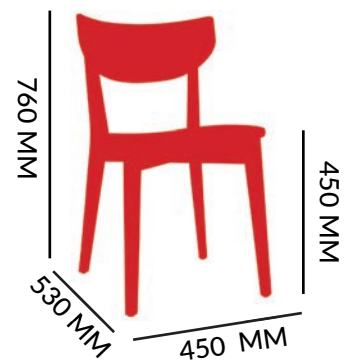

DIMENSIONS

**SEAT:** 15  
**BACK:** 13

\*HIGHLY DURABLE WITH FOOT  
 GLIDES ATTACHED

SPECS

STOOL

**8.5 KG**  
**FRAME:** AMERICAN OAK  
**COLOUR OPTIONS:**  
 LIGHT OAK THUR - 11  
 WALNUT THUR - 5  
 BLACK THUR - 17

DIMENSIONS

**SEAT:** 15  
**BACK:** 13

\*HIGHLY DURABLE WITH FOOT  
 GLIDES ATTACHED

SPECS

CHAIR

**5.3 KG**  
**FRAME:** AMERICAN OAK  
**COLOUR OPTIONS:**  
 LIGHT OAK THU - 11  
 WALNUT THUR - 5  
 BLACK THU - 17

DIMENSIONS

**SEAT:** 15  
**BACK:** 13

\*HIGHLY DURABLE WITH FOOT  
 GLIDES ATTACHED

SPECS

STOOL

**7.8 KG**  
**FRAME:** AMERICAN OAK  
**COLOUR OPTIONS:**  
 LIGHT OAK THUR - 11  
 WALNUT THUR - 5  
 BLACK THUR - 17

DIMENSIONS

**SEAT:** 15  
**BACK:** 13

\*HIGHLY DURABLE WITH FOOT  
 GLIDES ATTACHED

SPECS

CHAIR

**5.05 KG**  
**FRAME:** AMERICAN OAK  
**COLOUR OPTIONS:**  
 LIGHT OAK THU-11  
 WALNUT - THUR 5  
 BLACK - THU 17