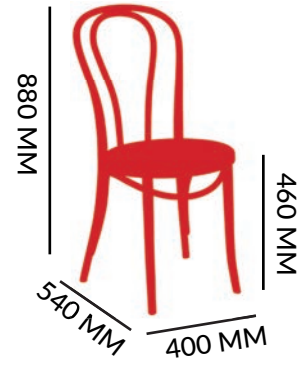

DIMENSIONS

**SEAT:** 15  
**BACK:** 13

\*HIGHLY DURABLE WITH FOOT  
 GLIDES ATTACHED

SPECS

STOOL

**7.55 KG**  
**FRAME:** AMERICAN OAK  
**COLOUR OPTIONS:**  
 LIGHT OAK THUR - 11  
 WALNUT THUR - 5  
 BLACK THUR - 17

DIMENSIONS

**SEAT:** 15  
**BACK:** 13

\*HIGHLY DURABLE WITH FOOT  
 GLIDES ATTACHED

SPECS

STOOL

DIMENSIONS

 3.6 KG  
FRAME: EUROPEAN BEECH  
COLOUR OPTIONS:  
LIGHT OAK THU-11  
WALNUT - THUR 5  
BLACK - THU 17

SEAT:  -370-

\*SOLID WOOD HAND MADE AND CRAFTED

FRAME

STACKABLE:  NO

SPECS

## CHAIR